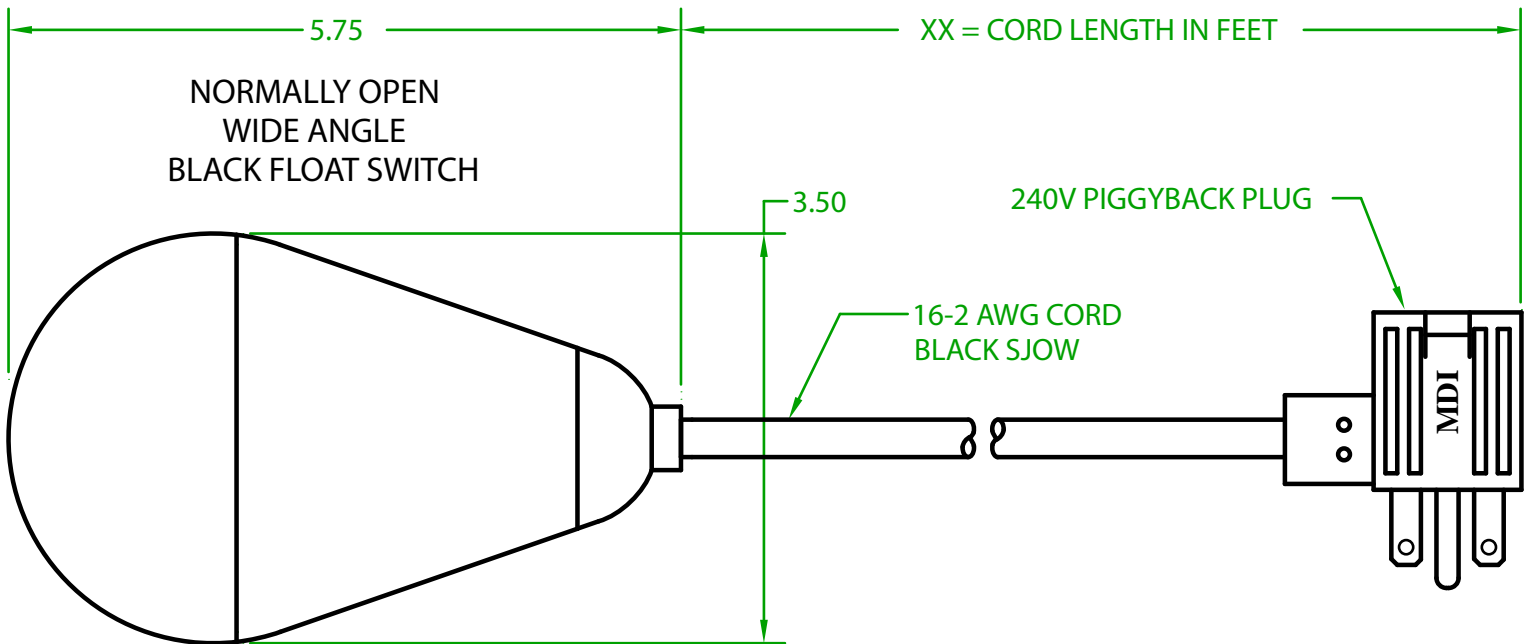

## JHF20UXXR2

MECHANICAL FLOAT

OPERATING ANGLE: CONTACTS CLOSE @ 45° ABOVE HORIZONTAL.  
CONTACTS OPEN @ 45° BELOW HORIZONTAL.

ELECTRICAL RATINGS: 1 H.P. @ 120 VAC  
2 H.P. @ 240 VAC  
15 AMPS @ 120/240 VAC 96 LRA