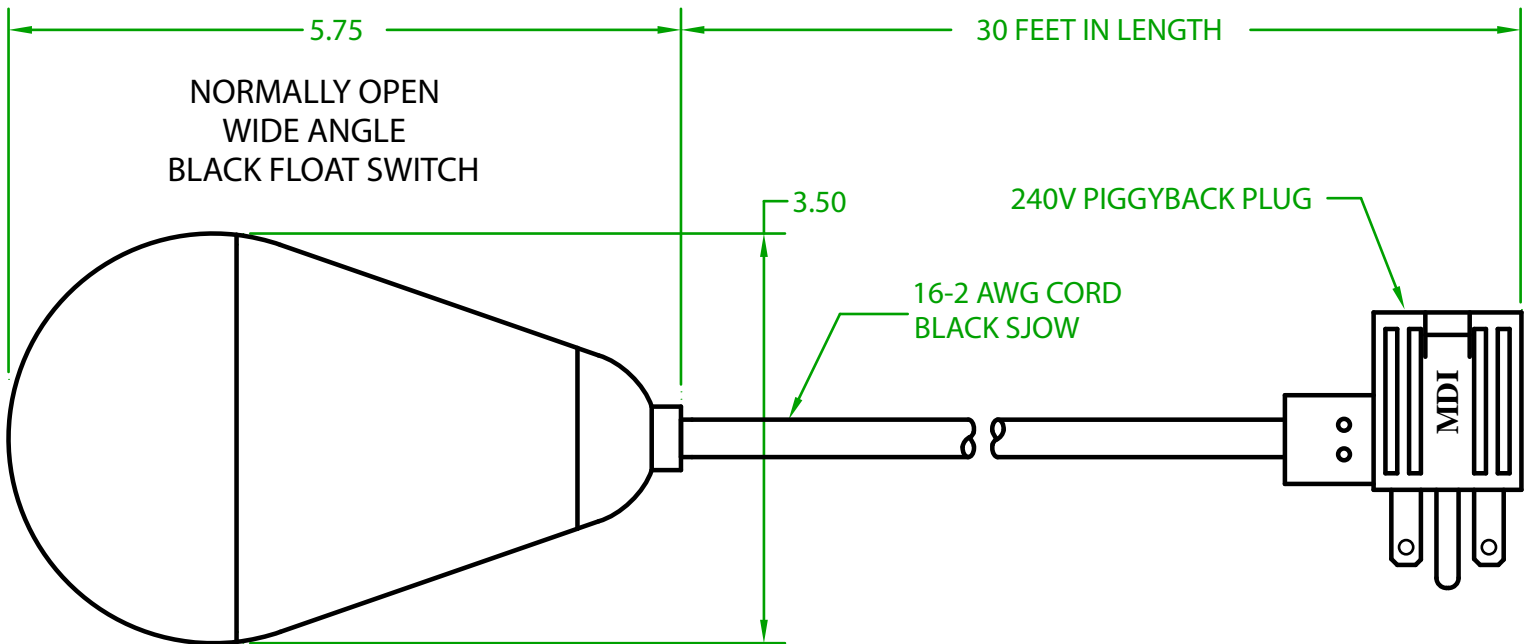

MERCURY DISPLACEMENT INDUSTRIES, INC.

Post Office Box 710 - U.S. 12 East - Edwardsburg, Michigan 49112-0710

Phone (269) 663-8574 - Fax (269) 663-2924

(800) 634-4077

JHF2OU30R2

MECHANICAL FLOAT

OPERATING ANGLE: CONTACTS CLOSE @ 45° ABOVE HORIZONTAL.
CONTACTS OPEN @ 45° BELOW HORIZONTAL.