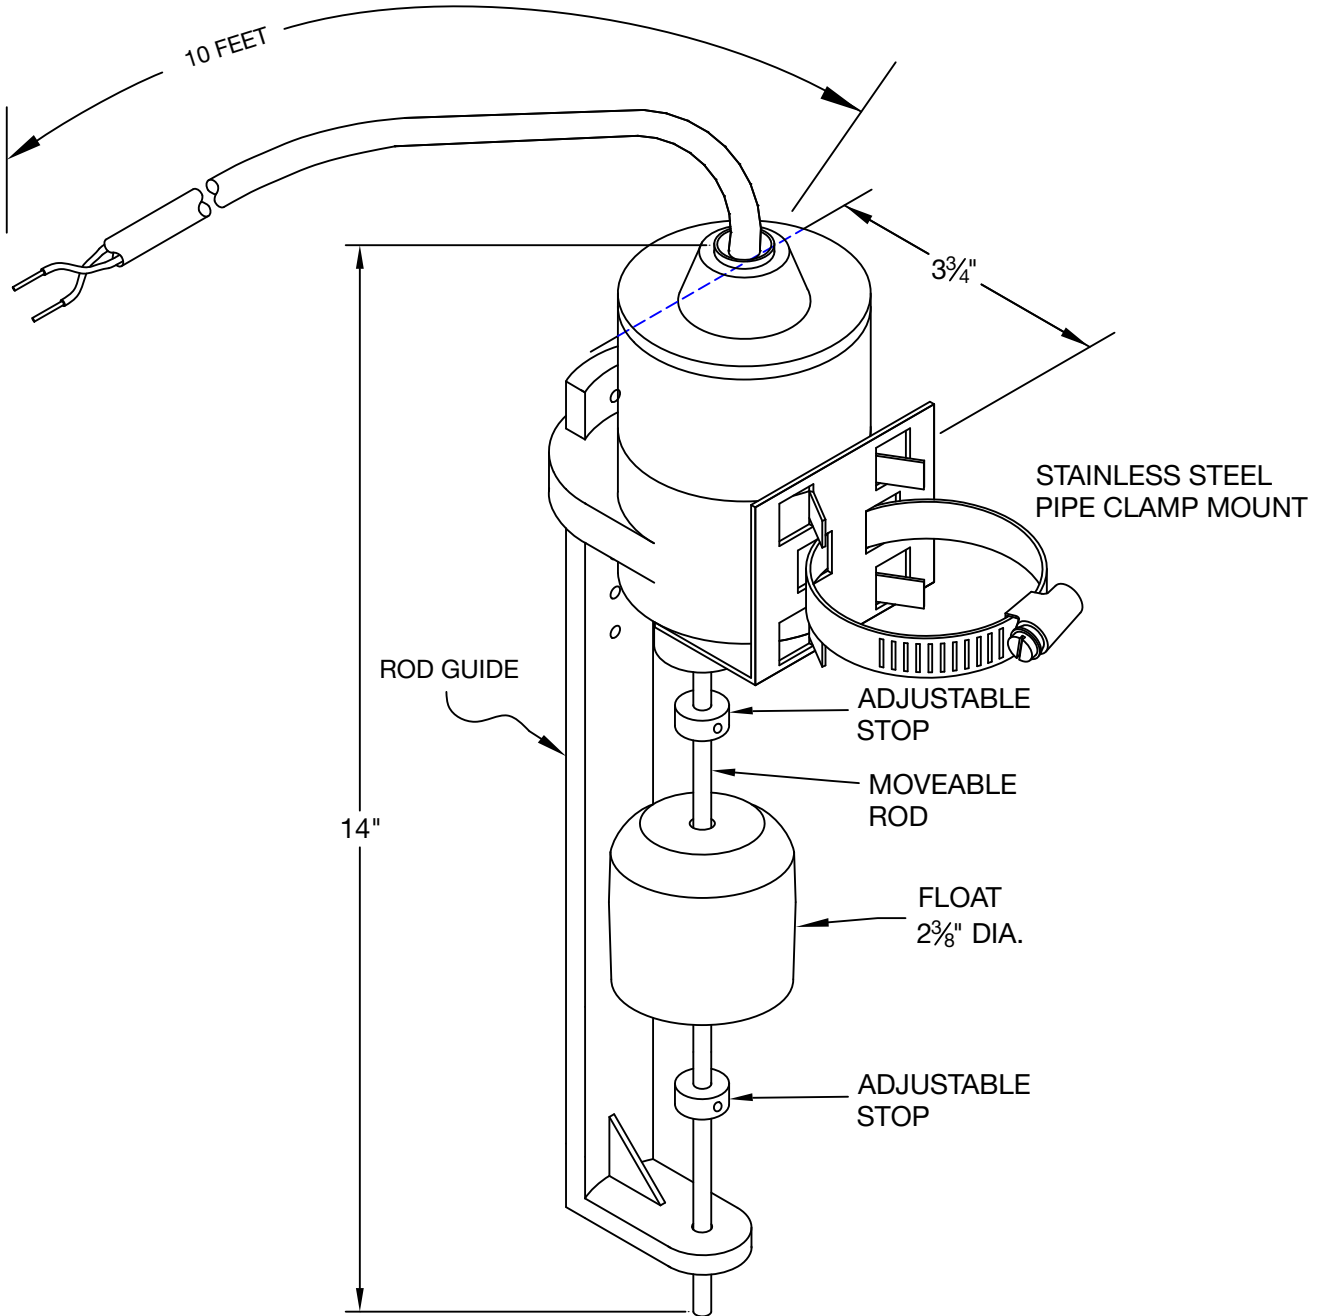

## HEAVY DUTY VERTICAL

### MATERIAL:

ABS HOUSING AND GUIDE,  
FIBERGLASS ROD,  
POLYPROPELENE FLOAT.  
STAINLESS STEEL ROD STOPS,  
SJOW/SJTOW 14 AWG CORD.