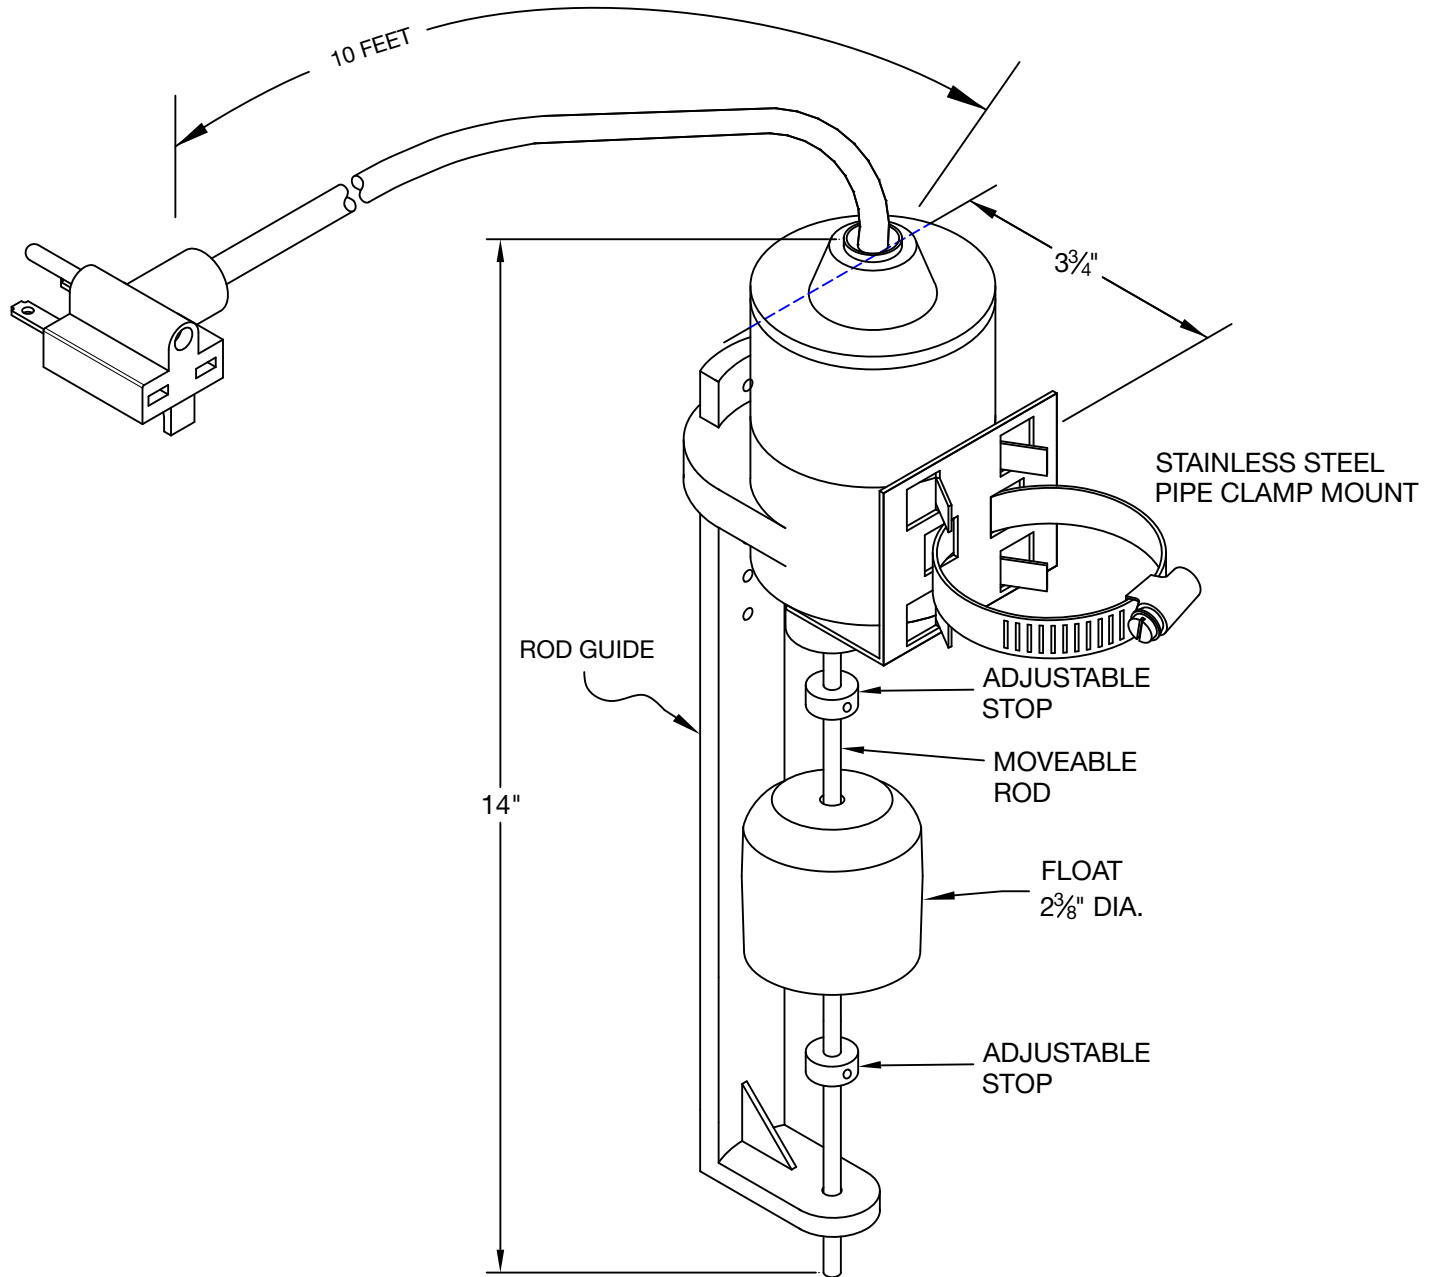

HEAVY DUTY VERTICAL

RATINGS:

2 H.P. @ 240 V^{50/60} Hz

15 AMPS @ 240 V^{50/60} Hz

MATERIAL:

ABS HOUSING AND GUIDE,
FIBERGLASS ROD,
POLYPROPELENE FLOAT.
STAINLESS STEEL ROD STOPS,
SJOW/SJTOW CORD.

TEMPERATURE:

140° F / 60° C

Contactors - Relays - Switches

Apr 15, 2010

J.J.S.