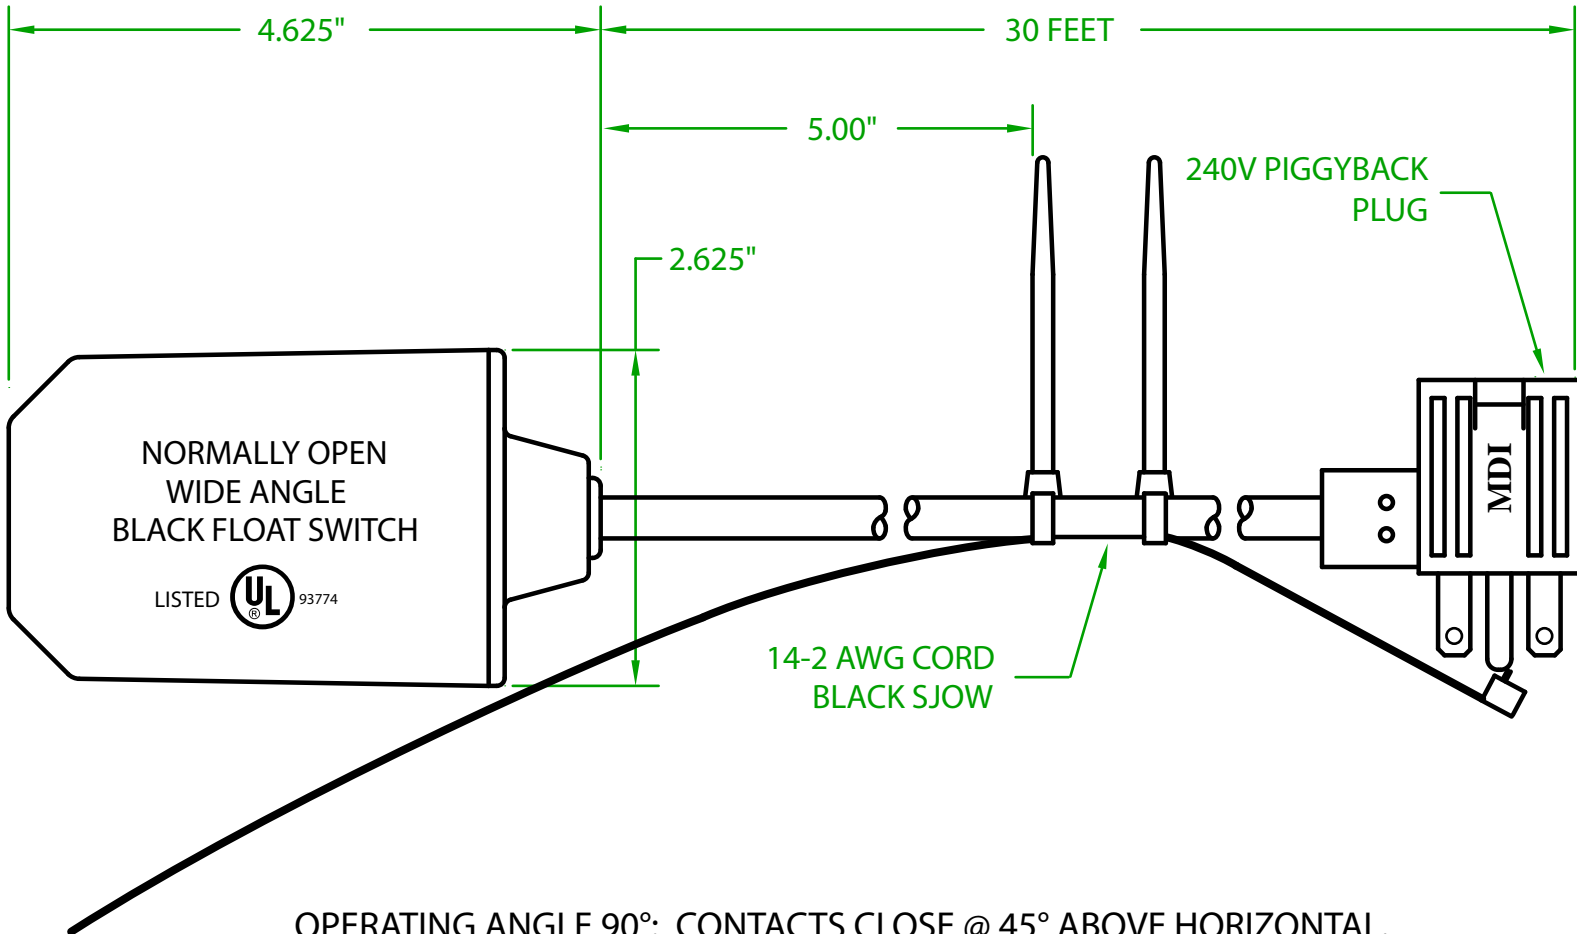

## HF2OU30F2 T

OPERATING ANGLE 90°: CONTACTS CLOSE @ 45° ABOVE HORIZONTAL.  
CONTACTS OPEN @ 45° BELOW HORIZONTAL.

ELECTRICAL RATINGS: 1 H.P. @ 120 VAC  
2 H.P. @ 240 VAC  
15 AMPS @ 120/240 VAC 96 LRA

FLOAT MATERIAL: A.B.S.