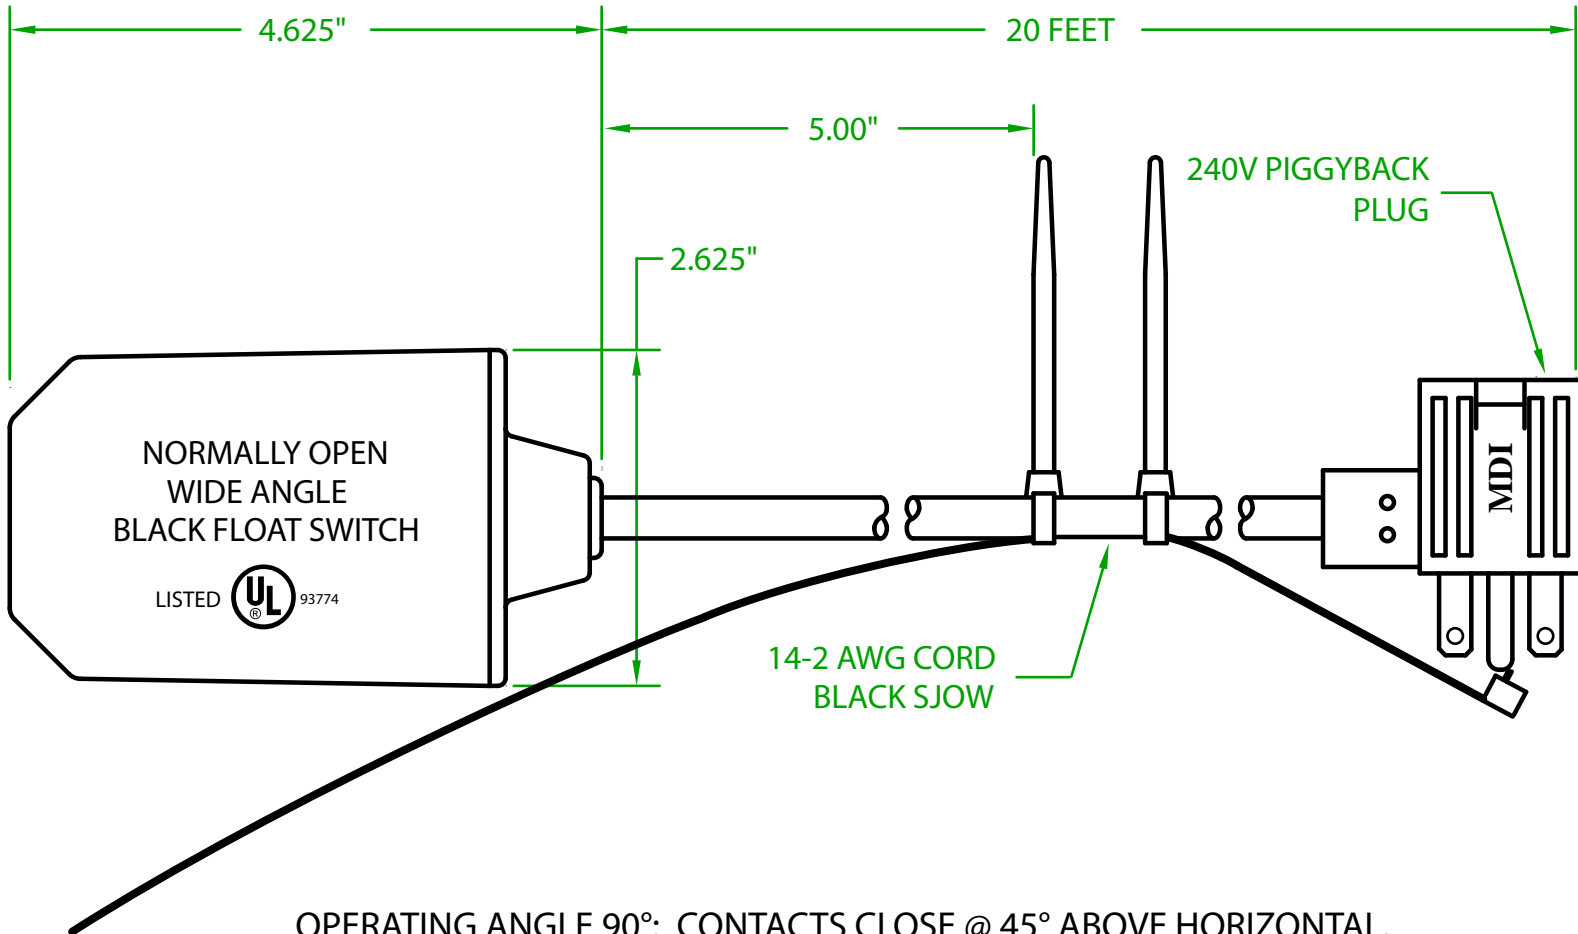

HF2OU20F2 T

OPERATING ANGLE 90°: CONTACTS CLOSE @ 45° ABOVE HORIZONTAL.
CONTACTS OPEN @ 45° BELOW HORIZONTAL.

ELECTRICAL RATINGS: 1 H.P. @ 120 VAC
2 H.P. @ 240 VAC
15 AMPS @ 120/240 VAC 96 LRA

FLOAT MATERIAL: A.B.S.

HF2OU20F2 T

J.J.S. April 28, 2010

Contactors - Relays - Switches

<http://www.mdius.com>