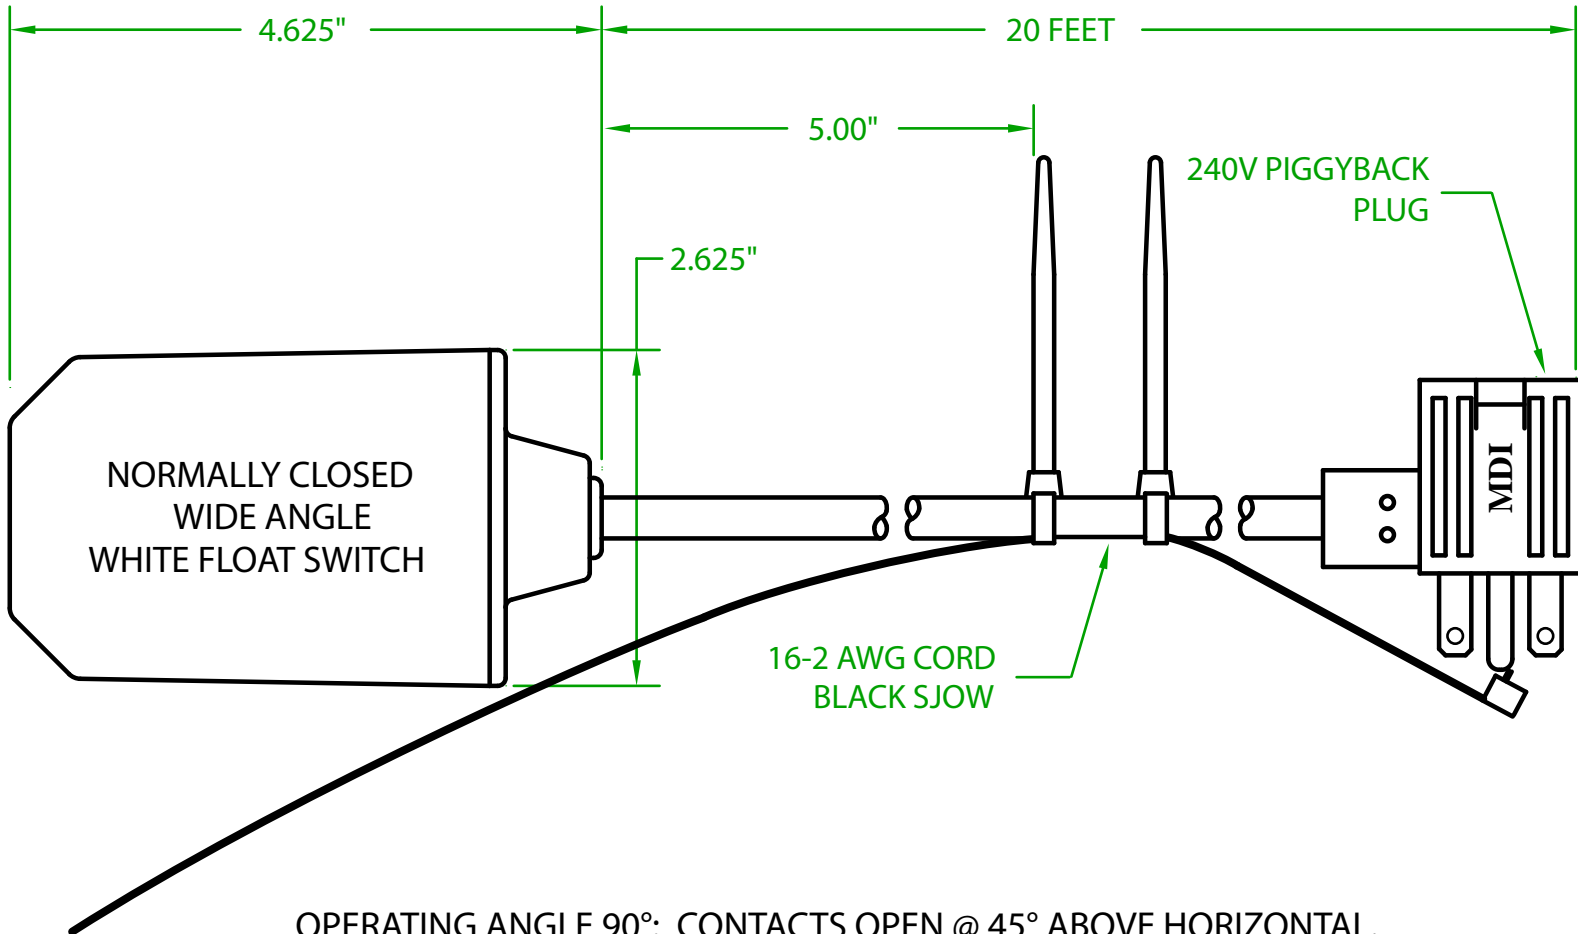

GW2CW20R2 T

OPERATING ANGLE 90°: CONTACTS OPEN @ 45° ABOVE HORIZONTAL.
CONTACTS CLOSE @ 45° BELOW HORIZONTAL.

ELECTRICAL RATINGS: 13 AMPS @ 120/240 VAC 58.8 LRA
1/2 H.P. @ 120/240 VAC

FLOAT MATERIAL: A.B.S.

GW2CW20R2 T

J.J.S. April 28, 2010

Contactors - Relays - Switches

<http://www.mdius.com>