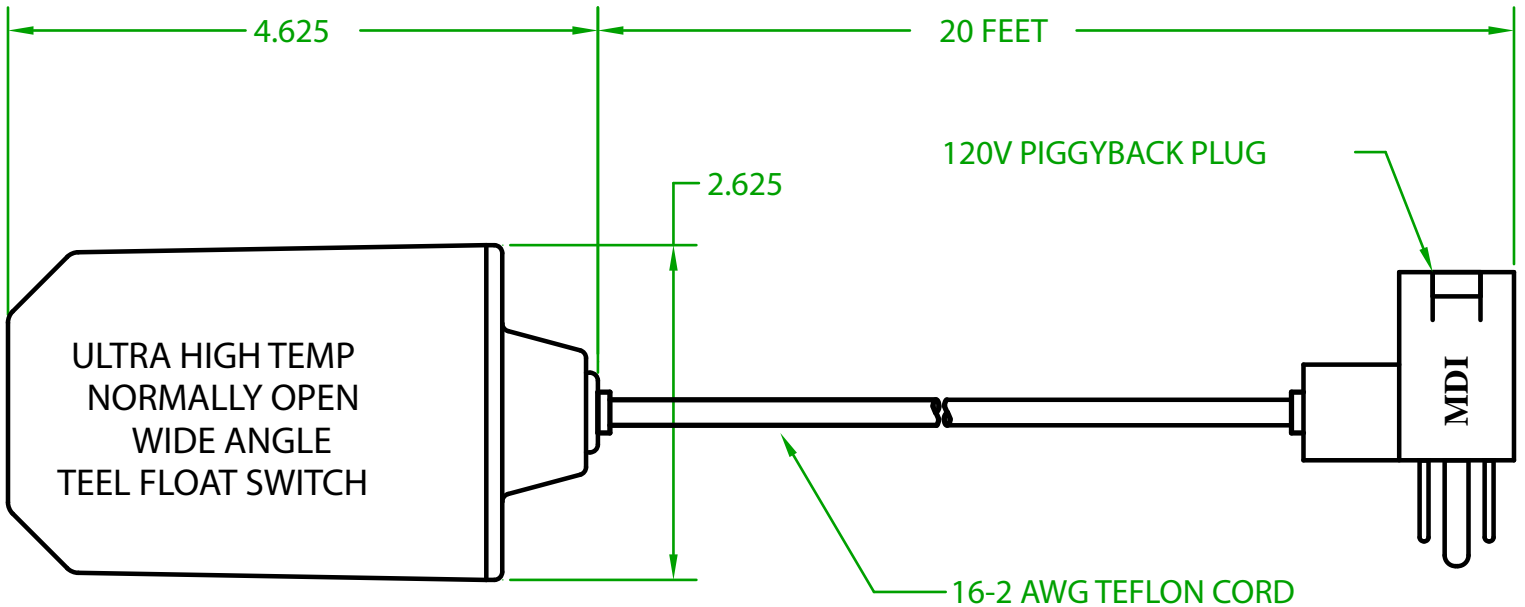

MERCURY DISPLACEMENT INDUSTRIES, INC.

Post Office Box 710 - U.S. 12 East - Edwardsburg, Michigan 49112-0710

Phone (269) 663-8574 - Fax (269) 663-2924

(800) 634-4077

GT3OT2001

Made in U.S.A.

OPERATING ANGLE 90°: CONTACTS CLOSED @ 45° ABOVE HORIZONTAL.
CONTACTS OPEN @ 45° BELOW HORIZONTAL.

ELECTRICAL RATINGS: 1/2 H.P. 13 AMPS @ 120/240 VAC. 58.8 LRA

FLOAT MATERIAL: 1010 POLYCARBONATE/A.B.S. ALLOY

TEMPERATURE RATING: 225°F/107°C

GT3OT2001

J.J.S. FEBRUARY 16, 2011

Contactors - Relays - Switches