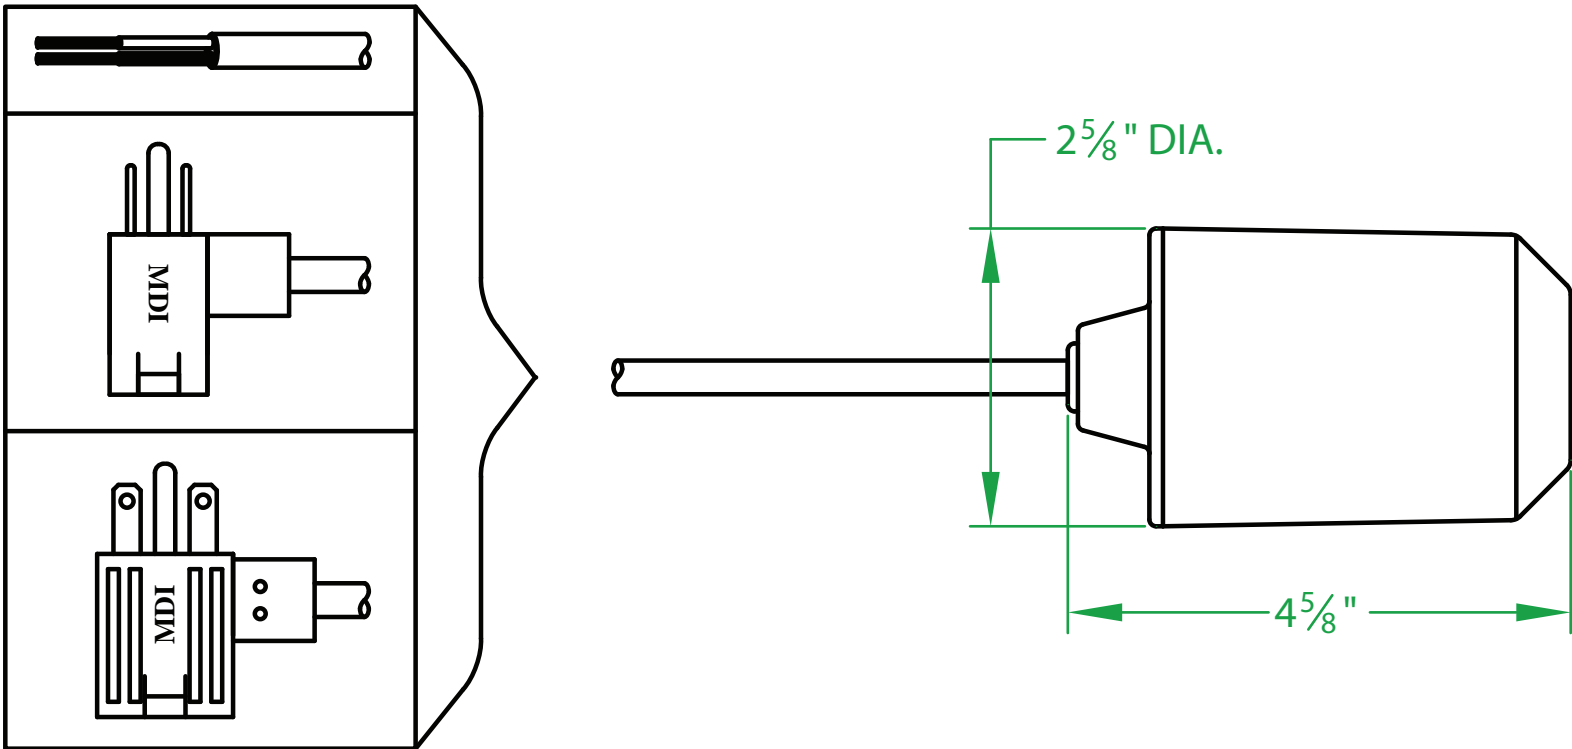

MERCURY DISPLACEMENT INDUSTRIES, INC.

Post Office Box 710 - U.S. 12 East - Edwardsburg, Michigan 49112-0710

Phone (269) 663-8574 - Fax (269) 663-2924

(800) 634-4077

"G" SERIES FLOAT

OPERATION ANGLE: 90° WIDE ANGLE

RATINGS: 1/2 H.P. AND 13 AMPS @ 120/240 VAC

SWITCH TYPES: NORMALLY OPEN OR NORMALLY CLOSED MECHANICAL SWITCH

FLOAT BODY MATERIALS: HIGH IMPACT POLYSTYRENE (H.I.P.S.) RATED TO 140°F (60°C), ACRYLONITRILE BUTADIENE STYRENE (A.B.S.) RATED TO 186°F(86°C), OR POLYCARB/ABS RATED TO 221°F(105°C).

FLOAT COLORS: MECHANICAL FLOATS COME IN A VARIETY OF COLORS. PLEASE CALL MDI FOR CHOICES.

CORD TYPES: 16 GA. SJOW, 14 GA. SJOW, OR 16 GA. TEFLON WITH A VARIETY OF TERMINATIONS INCLUDING STANDARD SKIVE, 120 VAC SERIES PLUG, AND 240 VAC SERIES PLUG.