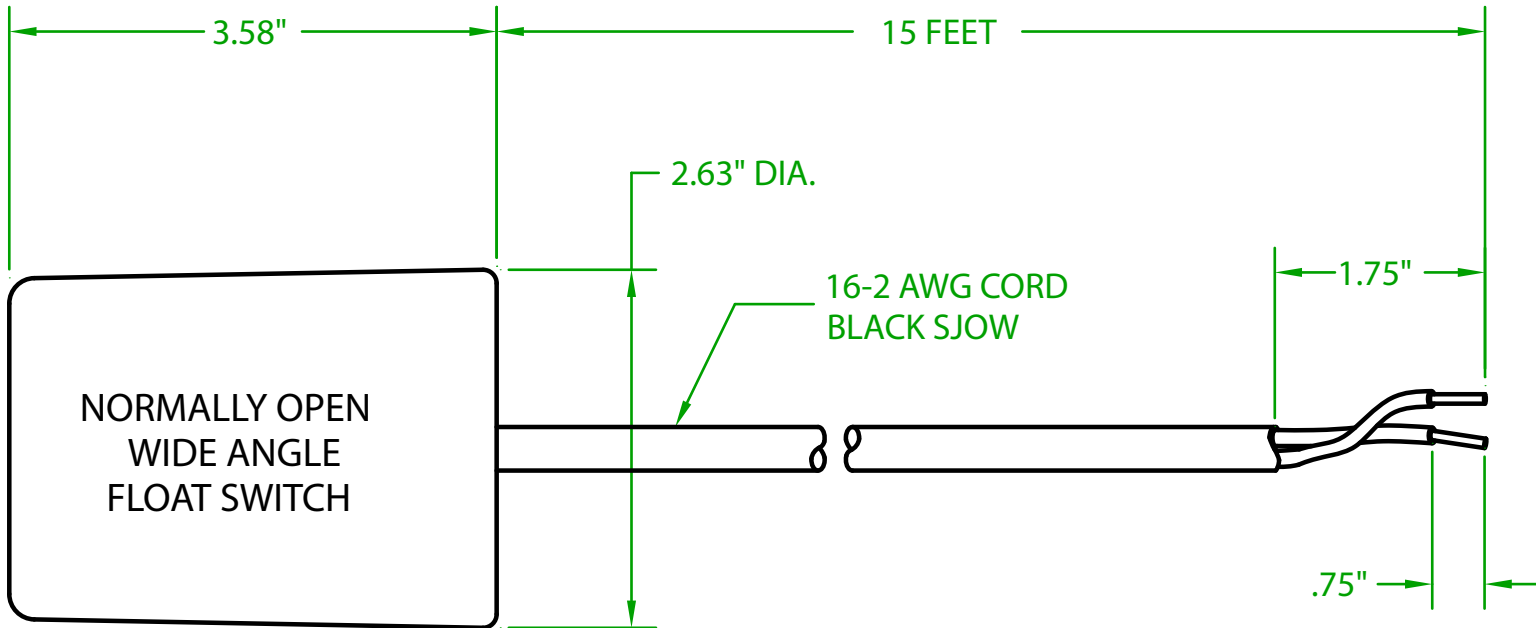

## EM1OW1500

OPERATING ANGLE 90°: CONTACTS CLOSE @ 45° ABOVE HORIZONTAL.  
CONTACTS OPEN @ 45° BELOW HORIZONTAL.

ELECTRICAL RATINGS: 13 AMPS @ 120 VAC.  
6 AMPS @ 240 VAC.

FLOAT MATERIAL: H.I.P.S.