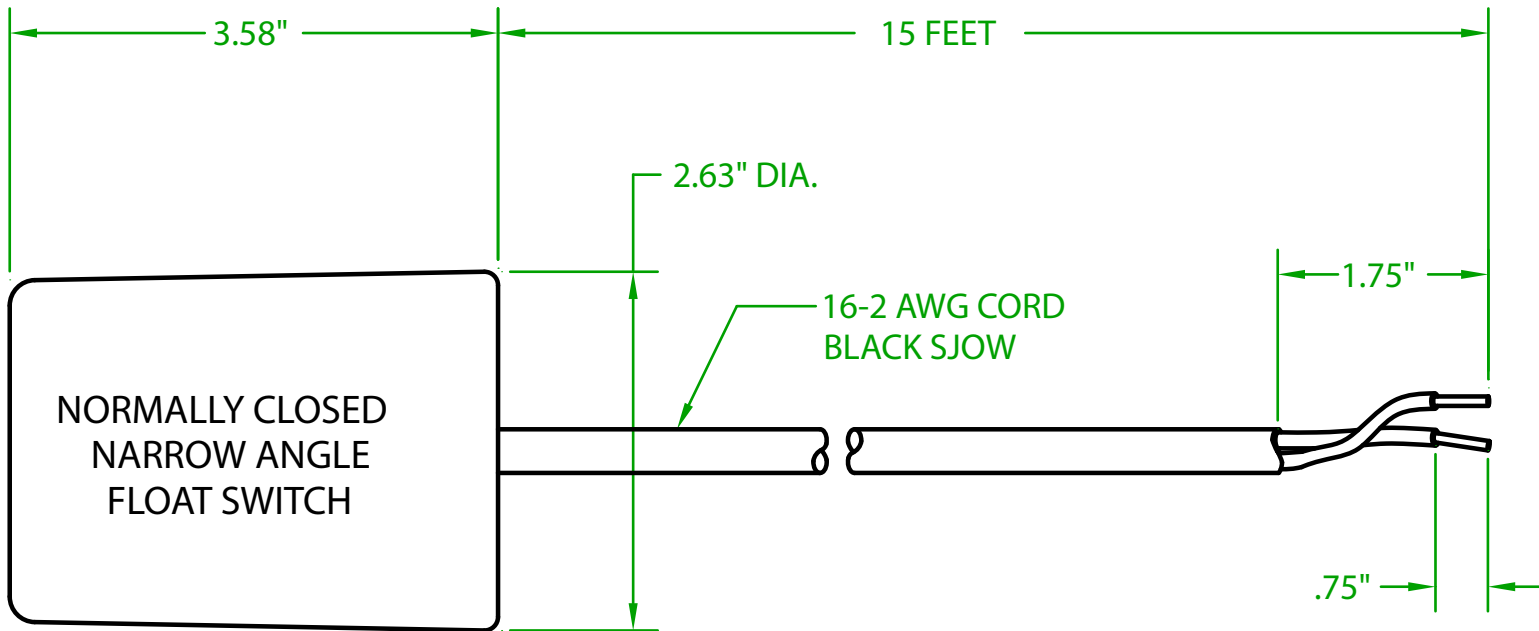

EB1CW1500

OPERATING ANGLE 90°: CONTACTS OPEN @ 45° ABOVE HORIZONTAL.
CONTACTS CLOSE @ 45° BELOW HORIZONTAL.

ELECTRICAL RATINGS: 13 AMPS @ 120 VAC.
6 AMPS @ 240 VAC.

FLOAT MATERIAL: H.I.P.S.

EB1CW1500

J.J.S. JULY 20, 2010

Contactors - Relays - Switches

<http://www.mdious.com>