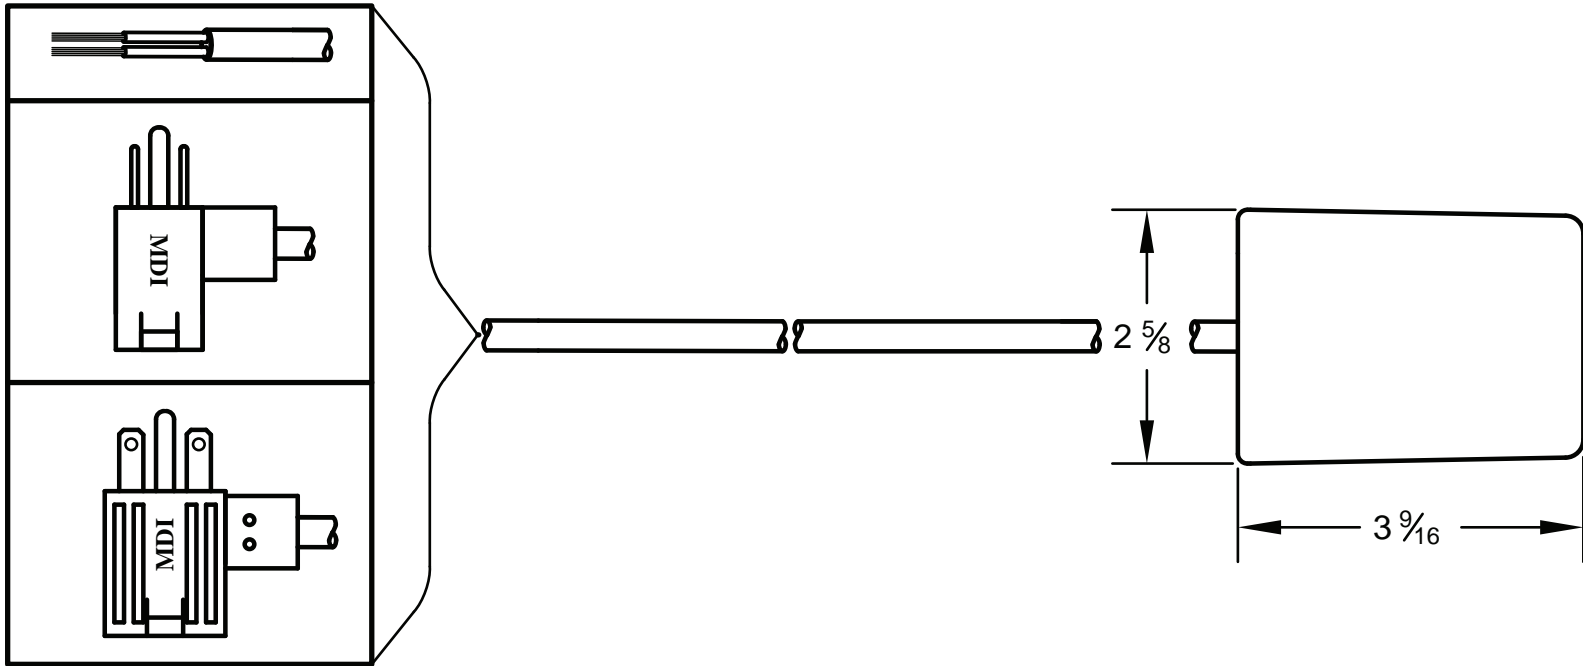

E-SERIES FLOAT

OPERATION ANGLE: 90° WIDE ANGLE

RATINGS: 13 AMPS @ 120 VAC / 6 AMPS @ 240 VAC / 43.2 AMP OVER LOAD

SWITCH TYPES: NORMALLY OPEN OR NORMALLY CLOSED MERCURY SWITCH

FLOAT BODY MATERIALS: HIGH IMPACT POLYSTYRENE (HIPS) RATED TO 140°F, OR ACRYLONITRILE BUTADIENE STYRENE (ABS) RATED TO 186°F.

FLOAT COLORS: MERCURY FLOATS COME IN A VARIETY OF COLORS. PLEASE CALL MDI FOR CHOICES.

CORD TYPES: 16 GA. SJOW OR 16 GA. TEFLON WITH A VARIETY OF TERMINATIONS

INCLUDING STANDARD SKIVE, 120 VAC SERIES PLUG, AND 240 VAC SERIES PLUG.

CORD LENGTHS: FROM 01 TO 50 FEET. (LENGTHS IN EVEN FOOT INCREMENTS)

Contactors - Relays - Switches

<http://www.mdious.com>