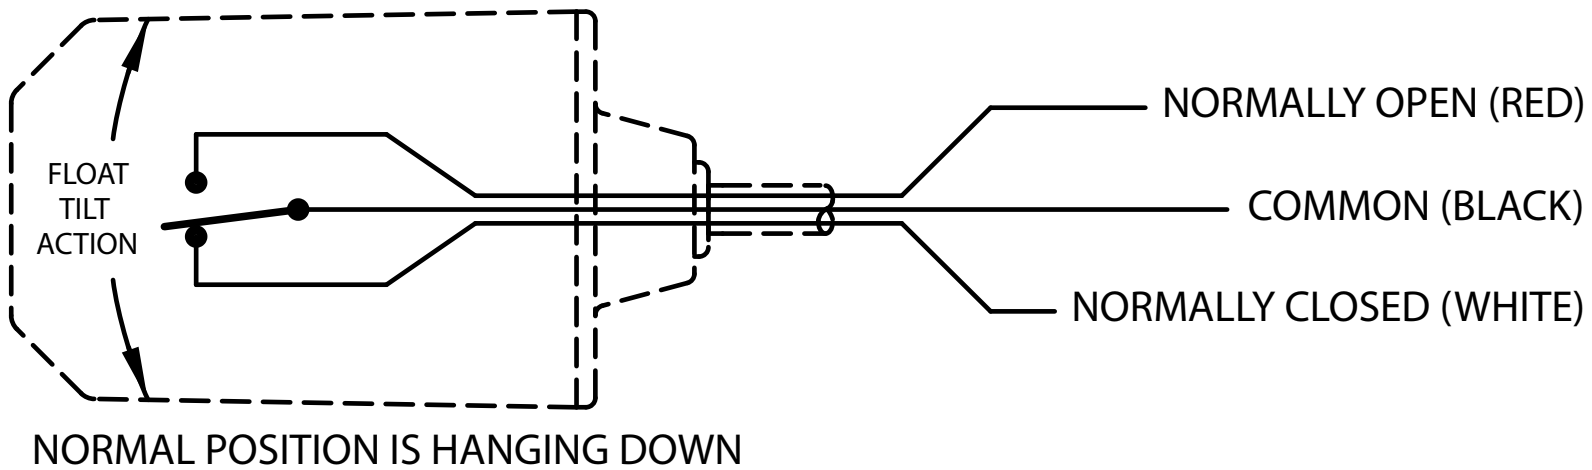

MERCURY DISPLACEMENT INDUSTRIES, INC.

Post Office Box 710 - U.S. 12 East - Edwardsburg, Michigan 49112-0710

Phone (269) 663-8574 - Fax (269) 663-2924

(800) 634-4077

Double Throw Schematic

J.J.S. April 21, 2011