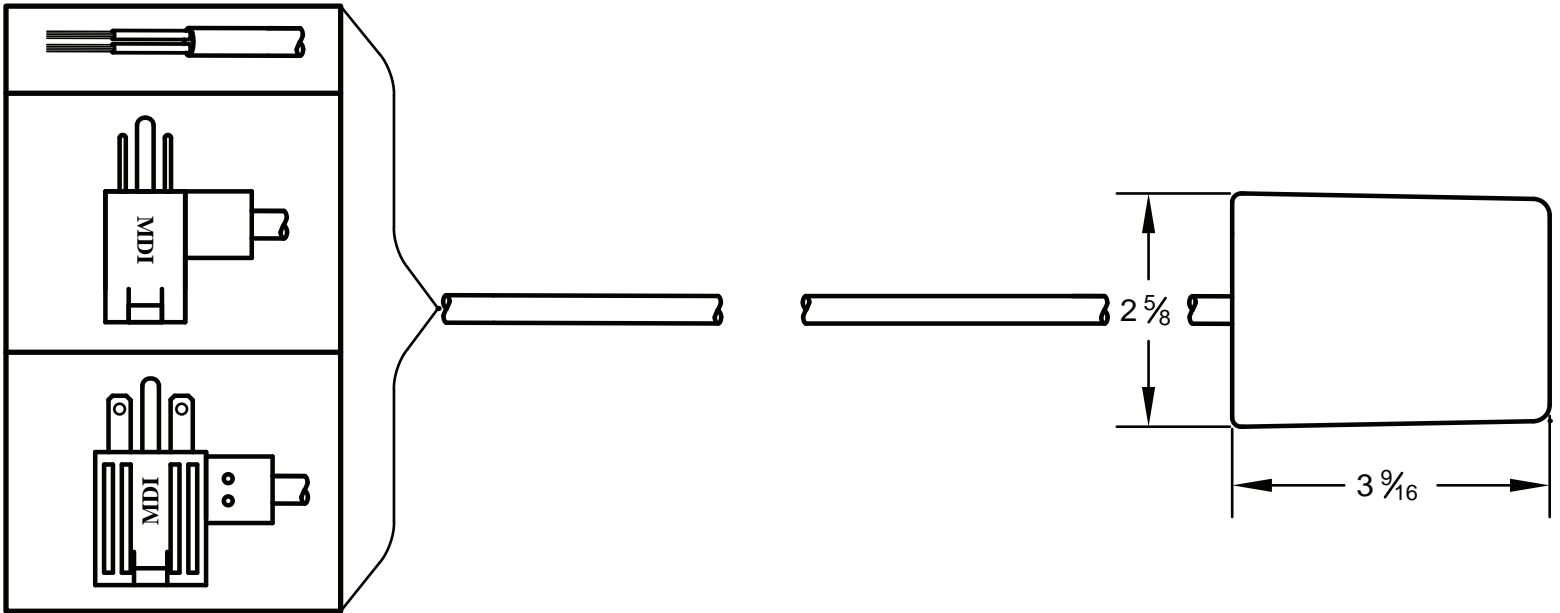

OPERATION ANGLE: 10° NARROW ANGLE

RATINGS: 13 AMPS @ 120 VAC / 5 AMPS @ 240 VAC

SWITCH TYPES: NORMALLY OPEN OR NORMALLY CLOSED MERCURY SWITCH

FLOAT BODY MATERIALS: HIGH IMPACT POLYSTYRENE (HIPS) RATED TO 140°F, OR ACRYLONITRILE BUTADIENE STYRENE (ABS) RATED TO 186°F.

FLOAT COLORS: MERCURY FLOATS COME IN A VARIETY OF COLORS. PLEASE CALL MDI FOR CHOICES.

CORD TYPES: 16 GA. SJOW OR 16 GA. TEFLON WITH A VARIETY OF TERMINATIONS INCLUDING STANDARD SKIVE, 120 VAC SERIES PLUG, AND 240 VAC SERIES PLUG.

CORD LENGTHS: FROM 01 TO 50 FEET. (LENGTHS IN EVEN FOOT INCREMENTS)

Contactors - Relays - Switches

<http://www.mdius.com>