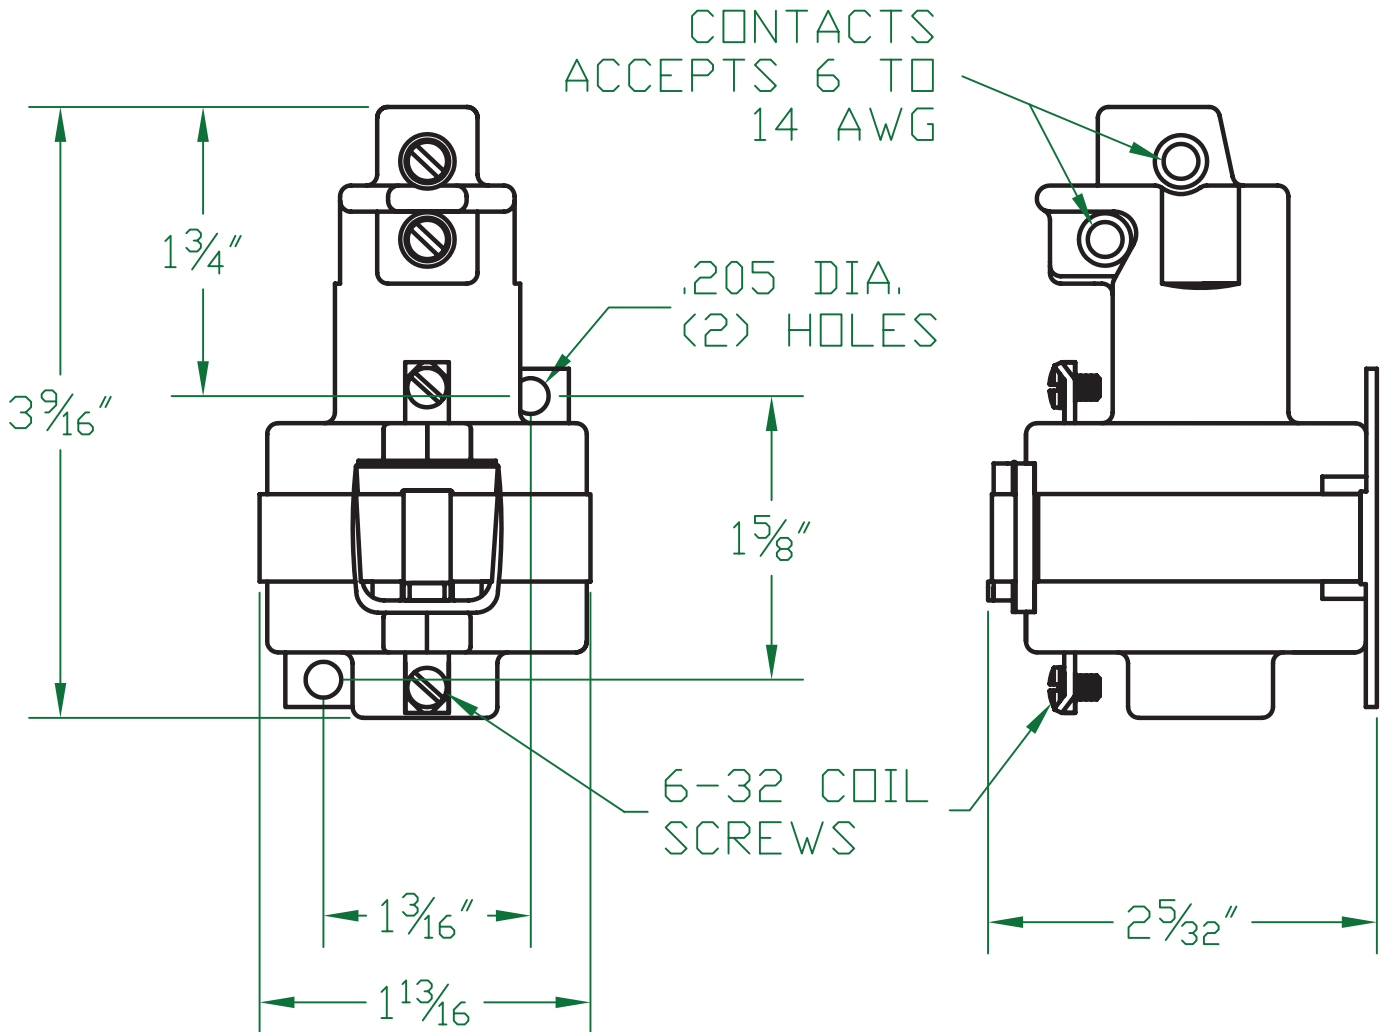

MERCURY DISPLACEMENT INDUSTRIES, INC.
Post Office Box 710 - U.S. 12 East - Edwardsburg, Michigan 49112-0710
Phone (269) 663-8574 - Fax (269) 663-2924
(800) 634-4077

Traffic Control Contactor

SP-1132 Series

CONTACT RATINGS:
35 AMP @ 480 VAC

Contactors - Relays - Switches

<http://www.mdius.com>