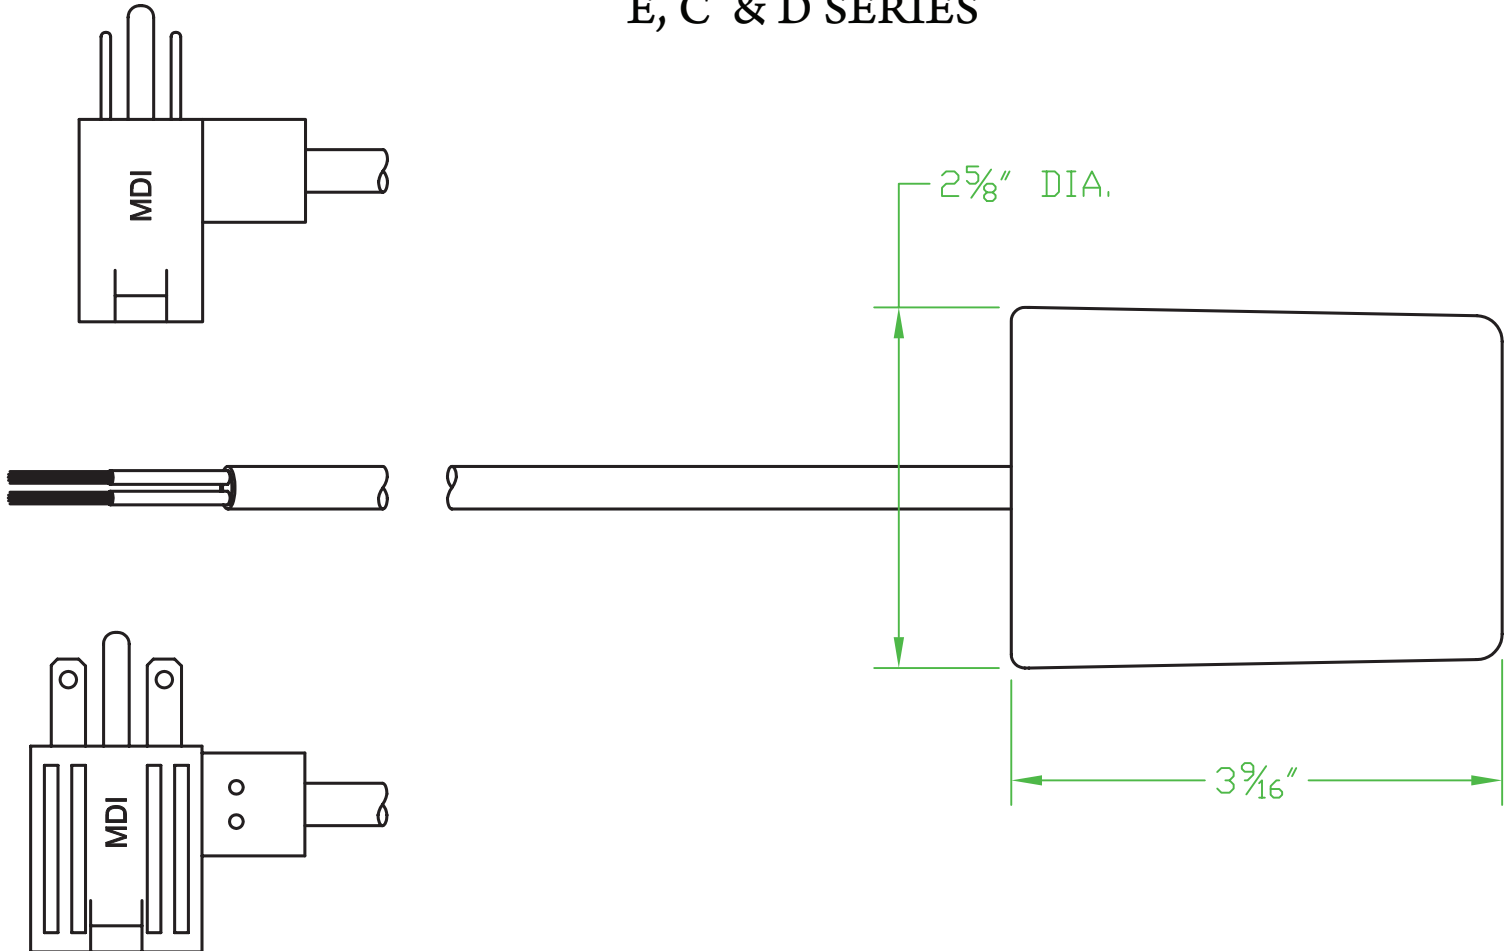

STANDARD MERCURY FLOAT

E, C & D SERIES

OPERATION ANGLE:

E SERIES: 90° WIDE ANGLE

D SERIES: 30° NARROW ANGLE

C SERIES: 10° NARROW ANGLE

RATINGS:

D & E SERIES: 13 AMP @ 120 VAC / 6 AMP @ 240 VAC / 43.2 AMP OVER LOAD

C SERIES: 13 AMP @ 120 VAC / 5 AMP @ 240 VAC

CONTACTS: NORMALLY OPEN OR NORMALLY CLOSED

FLOAT MATERIALS: HIGH IMPACT POLYSTYRENE (HIPS) RATED TO 140°F

CORD: SJOW (CPE) SJTOW (PVC)

CORD LENGTHS: UP TO 50 FEET. (LENGTHS IN EVEN FOOT INCREMENTS)

Contactors - Relays - Switches

<http://www.mdious.com>