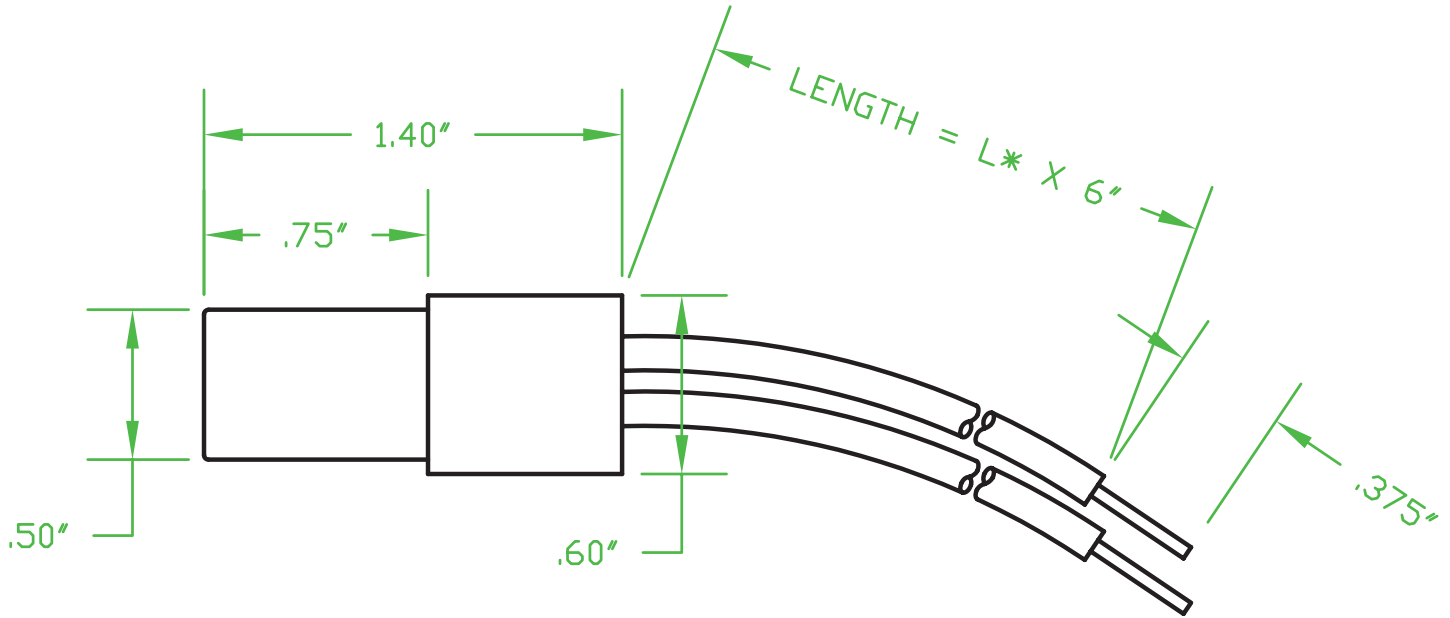

WATS-1C-L*

L1 = 6"

L2 = 12"

L3 = 18"

L4 = 24"

L1A = 6" + RING TERMINAL

WIRE: 20 AWG SILICONE RUBBER

UL RATINGS: 2 AMP @ 120 VAC
1 AMP @ 240 VAC

SP RATINGS: 1 AMP @ 120 VAC
1 AMP @ 28 VDC

OPERATING ANGLE:

CONTACTS OPENS @ 45° ABOVE HORIZONTAL OR BEFORE
CONTACTS CLOSE @ 45° BELOW HORIZONTAL

Contactors - Relays - Switches

<http://www.mdious.com>