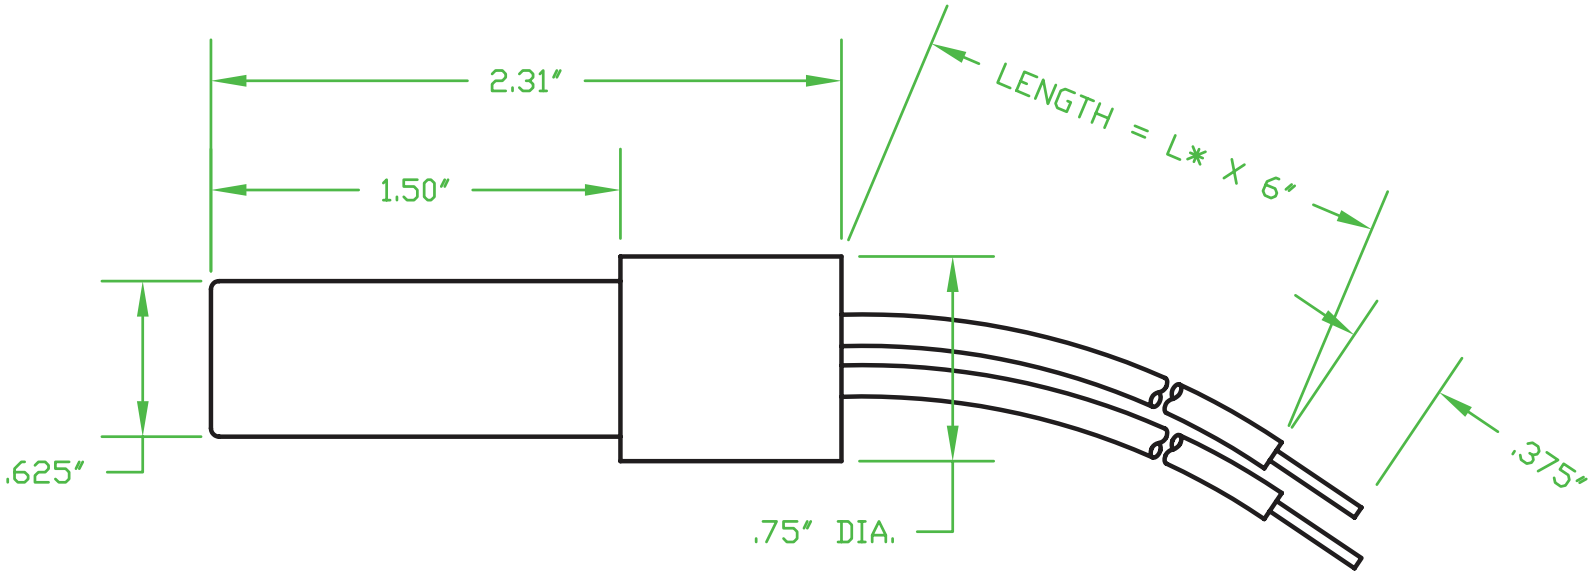

MERCURY DISPLACEMENT INDUSTRIES, INC.

Post Office Box 710 - U.S. 12 East - Edwardsburg, Michigan 49112-0710

Phone (269) 663-8574 - Fax (269) 663-2924

(800) 634-4077

TS-20C-L*

TS-20C-L*

L1 = 6"

L2 = 12"

L3 = 18"

L4 = 24"

L1A = 6" + RING TERMINAL

WIRE: 12 AWG

SILICONE RUBBER

RATINGS: 20 AMP @ 240 VAC

OPERATING ANGLE:

CONTACTS OPENS @ 5° ABOVE HORIZONTAL OR BEFORE