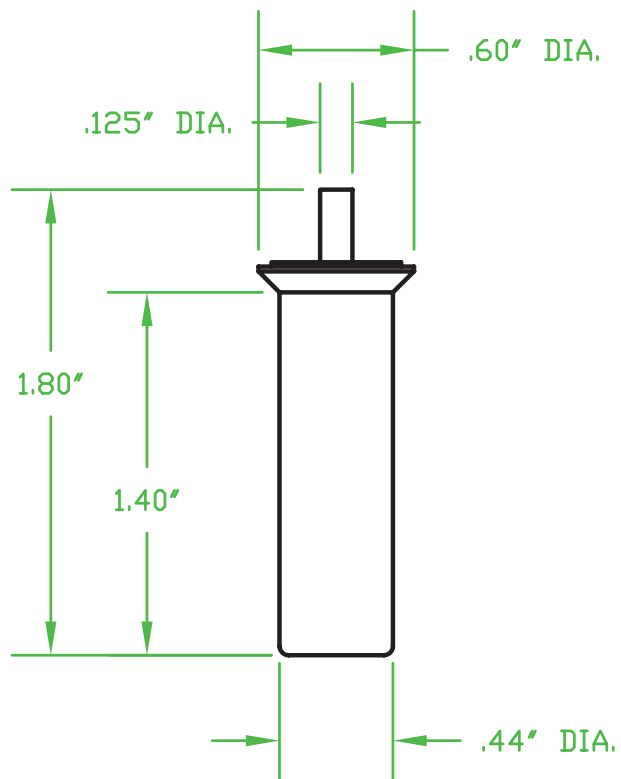

MERCURY DISPLACEMENT INDUSTRIES, INC.

Post Office Box 710 - U.S. 12 East - Edwardsburg, Michigan 49112-0710

Phone (269) 663-8574 - Fax (269) 663-2924

(800) 634-4077

TS-20

RATINGS: 20 AMP @ 240 VAC

OPERATING ANGLE:

CONTACTS OPENS @ 5° ABOVE HORIZONTAL OR BEFORE
CONTACTS CLOSE @ 5° BELOW HORIZONTAL

Contactors - Relays - Switches

<http://www.mdius.com>