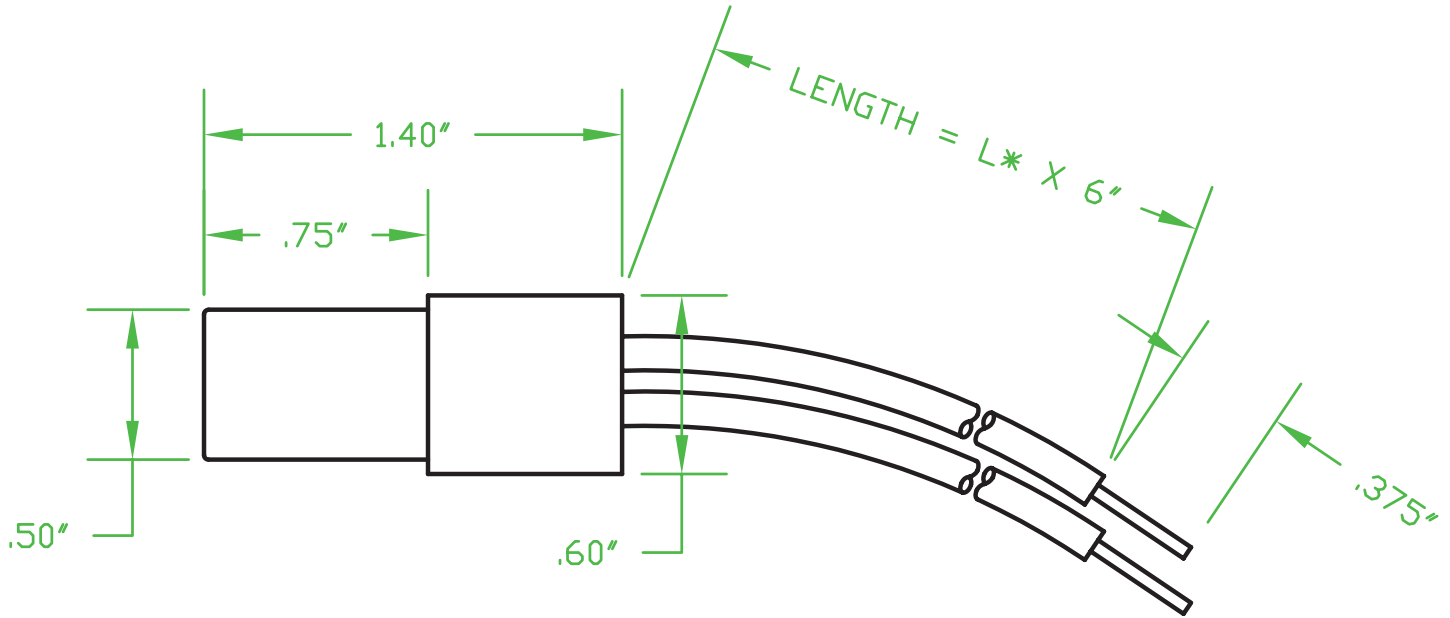

## TS-1C-L\*

TS-1C-L\*

L1 = 6"

L2 = 12"

L3 = 18"

L4 = 24"

L1A = 6" + RING TERMINAL

WIRE: 20 AWG SILICONE RUBBER