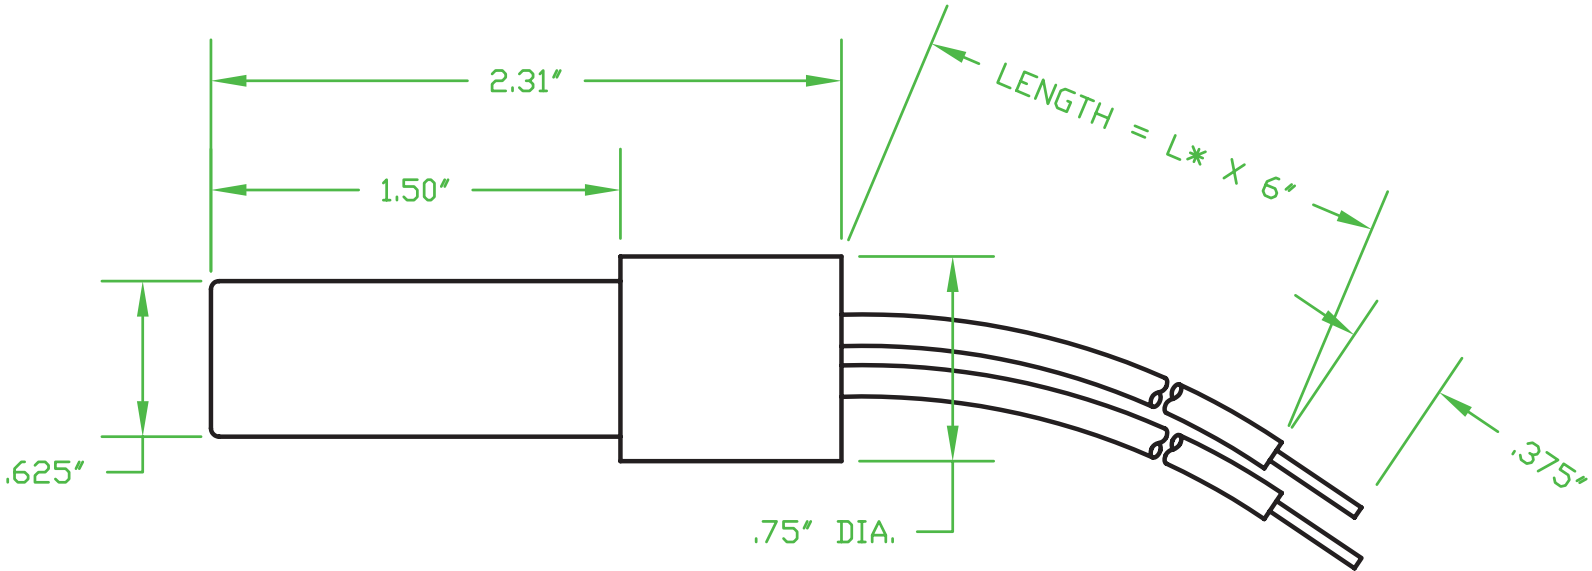

MERCURY DISPLACEMENT INDUSTRIES, INC.

Post Office Box 710 - U.S. 12 East - Edwardsburg, Michigan 49112-0710

Phone (269) 663-8574 - Fax (269) 663-2924

(800) 634-4077

TS-10C-L*

TS-10C-L*

L1 = 6"

L2 = 12"

L3 = 18"

L4 = 24"

L1A = 6" + RING TERMINAL

WIRE: 17 AWG 210 STRAND

SILICONE RUBBER

RATINGS: 10 AMP @ 120 VAC

OPERATING ANGLE:

CONTACTS OPENS @ 5° ABOVE HORIZONTAL OR BEFORE