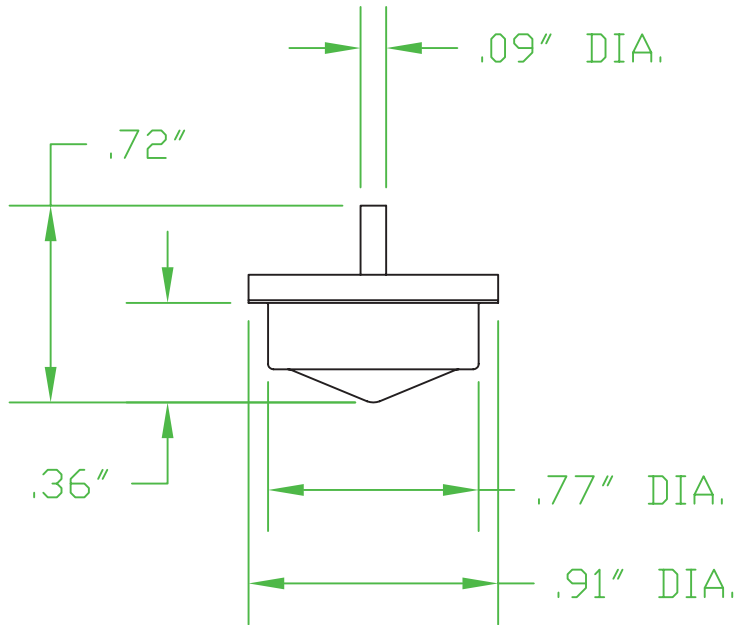

MERCURY DISPLACEMENT INDUSTRIES, INC.

Post Office Box 710 - U.S. 12 East - Edwardsburg, Michigan 49112-0710

Phone (269) 663-8574 - Fax (269) 663-2924

(800) 634-4077

TOS-12

RATINGS: 12.5 AMP @ 120 VAC

OPERATING ANGLE: CONTACTS OPEN AT OR BEFORE 25°
OFF OF VERTICAL IN ANY DIRECTION.