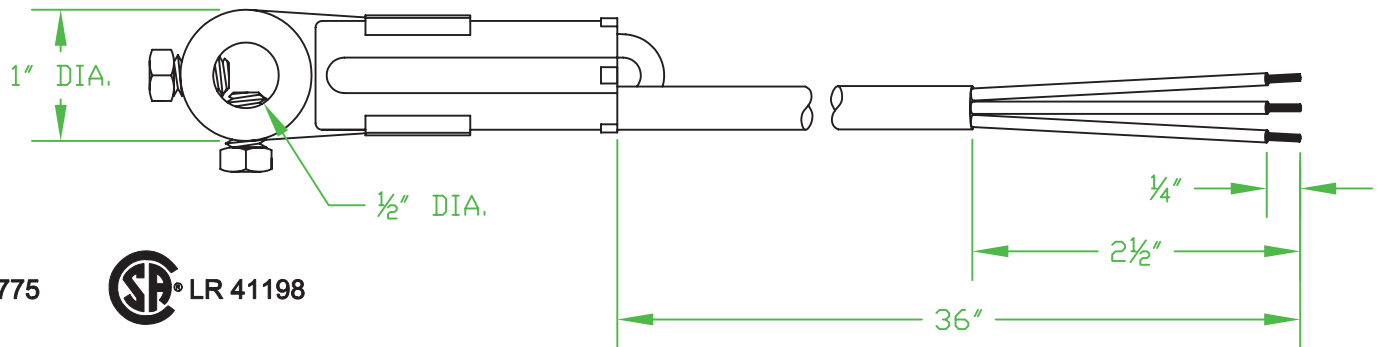

NORMALLY CLOSED CONTACT

CLOSED WHEN LEAD END OF SWITCH IS UP

RATINGS:

1 AMP @ 120 VAC

1 AMP @ 24 VDC

STORAGE:

NORMAL SHELF TYPE STORAGE, TEMPERATURE

BETWEEN -38°F AND 105°F

INSTALLATION:

MOUNT ON 1/2" SHAFT, TIGHTEN SETSCREW, ROUTE WIRE TO AVOID PHYSICAL DAMAGE TO WIRES. CONNECT WIRES BY COLOR CODE. BLACK - COMMON, RED - NORMALLY OPEN, BLUE - NORMALLY CLOSED.

APPLY THE SWITCH WITHIN THE RATED VOLTAGE AND CURRENTS. THE UNIT CONTAINS A SMALL AMOUNT OF MERCURY. IF THE SWITCH FAILS, PLEASE RETURN IN TO MDI OR DISPOSE OF IT PROPERLY.