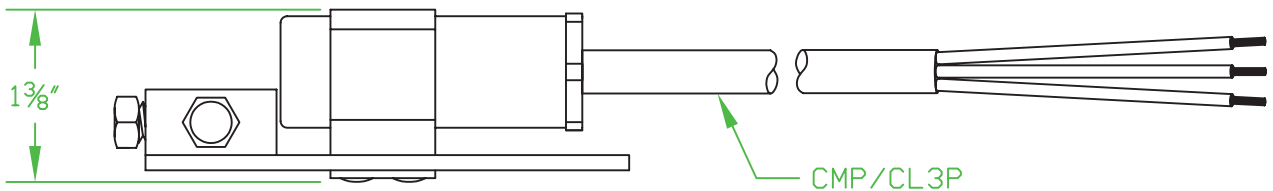

NORMALLY CLOSED CONTACT

CLOSED WHEN LEAD END OF SWITCH IS UP

RATINGS:

1 AMP @ 120 VAC

1 AMP @ 24 VDC

STORAGE:

NORMAL SHELF TYPE STORAGE, TEMPERATURE

BETWEEN -38°F AND 105°F

INSTALLATION:

MOUNT ON 1/2" SHAFT, TIGHTEN SETSCREW, ROUTE WIRE TO AVOID PHYSICAL DAMAGE TO WIRES. CONNECT WIRES BY COLOR CODE. BLACK - COMMON, RED - NORMALLY OPEN, BLUE - NORMALLY CLOSED.

APPLY THE SWITCH WITHIN THE RATED VOLTAGE AND CURRENTS. THE UNIT CONTAINS A SMALL AMOUNT OF MERCURY. IF THE SWITCH FAILS, PLEASE RETURN IN TO MDI OR DISPOSE OF IT PROPERLY.