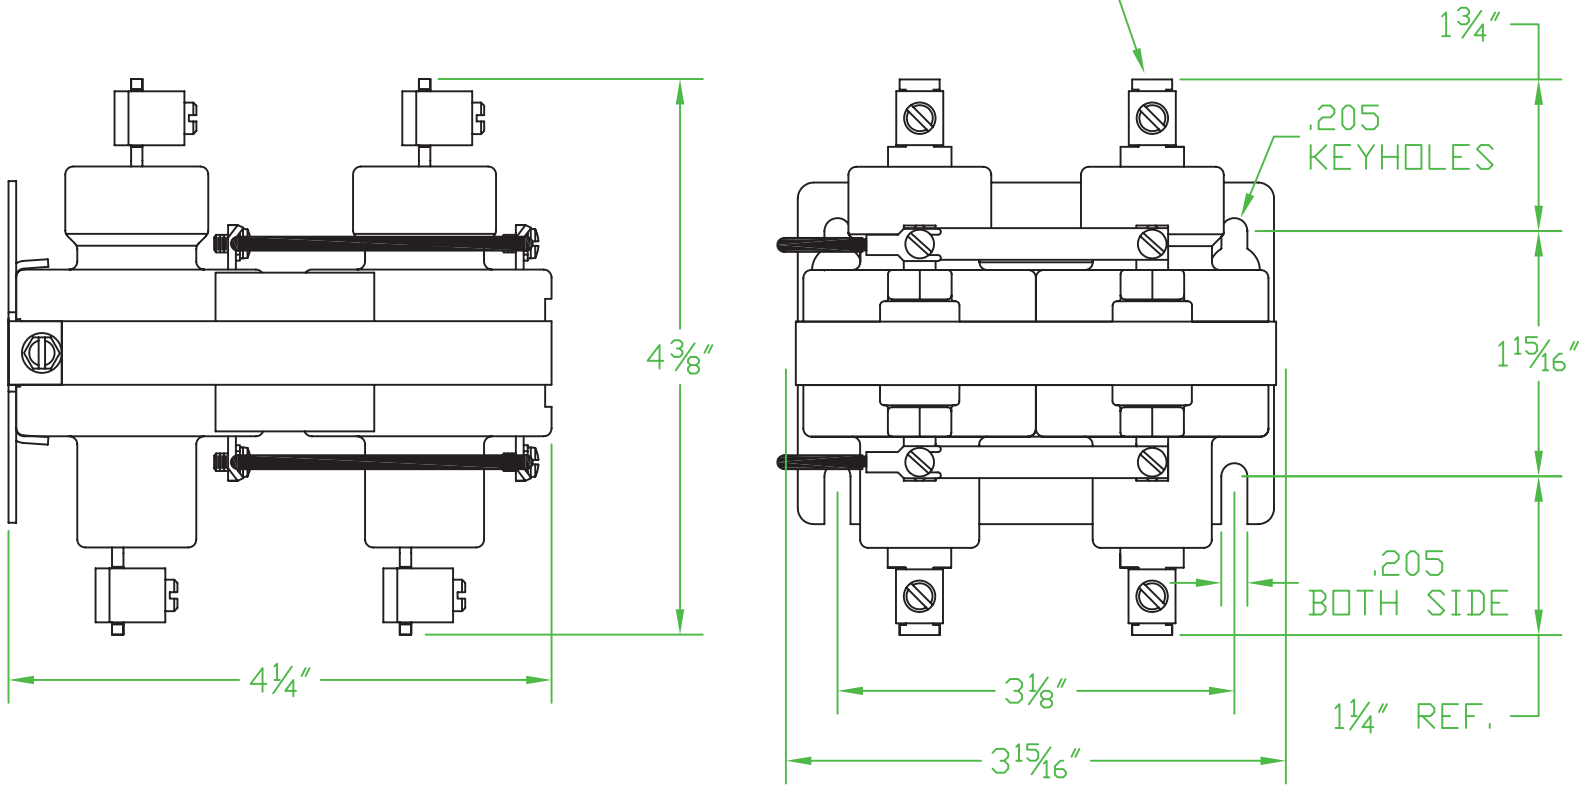

## 4 POLE 35/60 AMP NORMALLY CLOSED

LOAD CONNECTERS: #4 TO #14 AWG FOR 35 AMP  
#2 TO #8 AWG FOR 60 AMP

Contactors - Relays - Switches

<http://www.mdius.com>