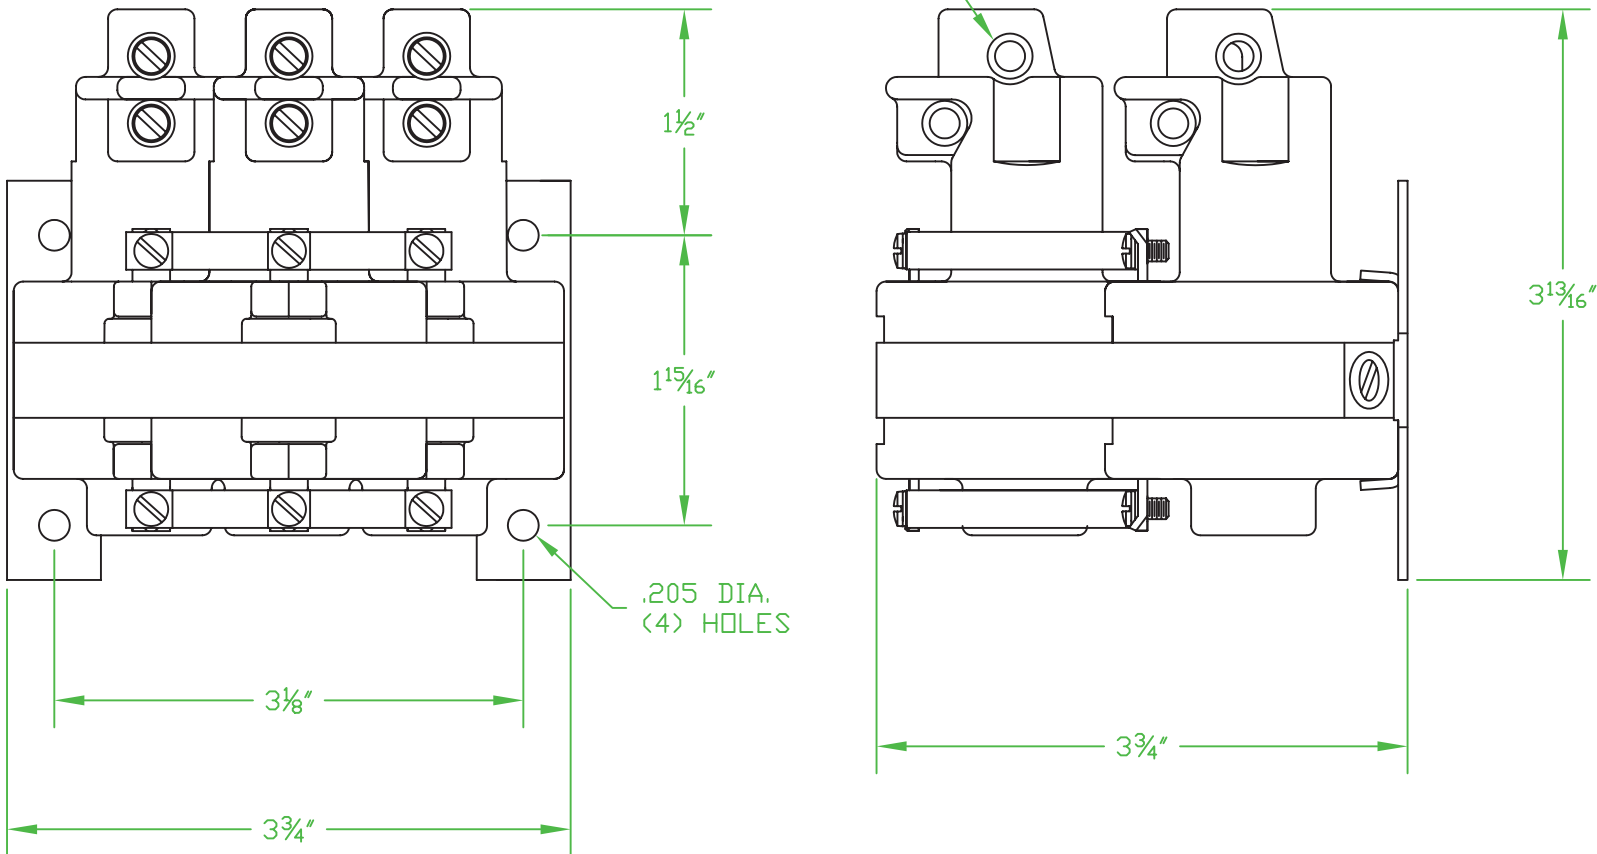

MERCURY DISPLACEMENT INDUSTRIES, INC.

Post Office Box 710 - U.S. 12 East - Edwardsburg, Michigan 49112-0710

Phone (269) 663-8574 - Fax (269) 663-2924

(800) 634-4077

3 POLE 35 AMP "T" TOP SERIES NORMALLY OPEN

ACCEPTS 6 TO 14 AWG

Contactors - Relays - Switches

<http://www.mdius.com>