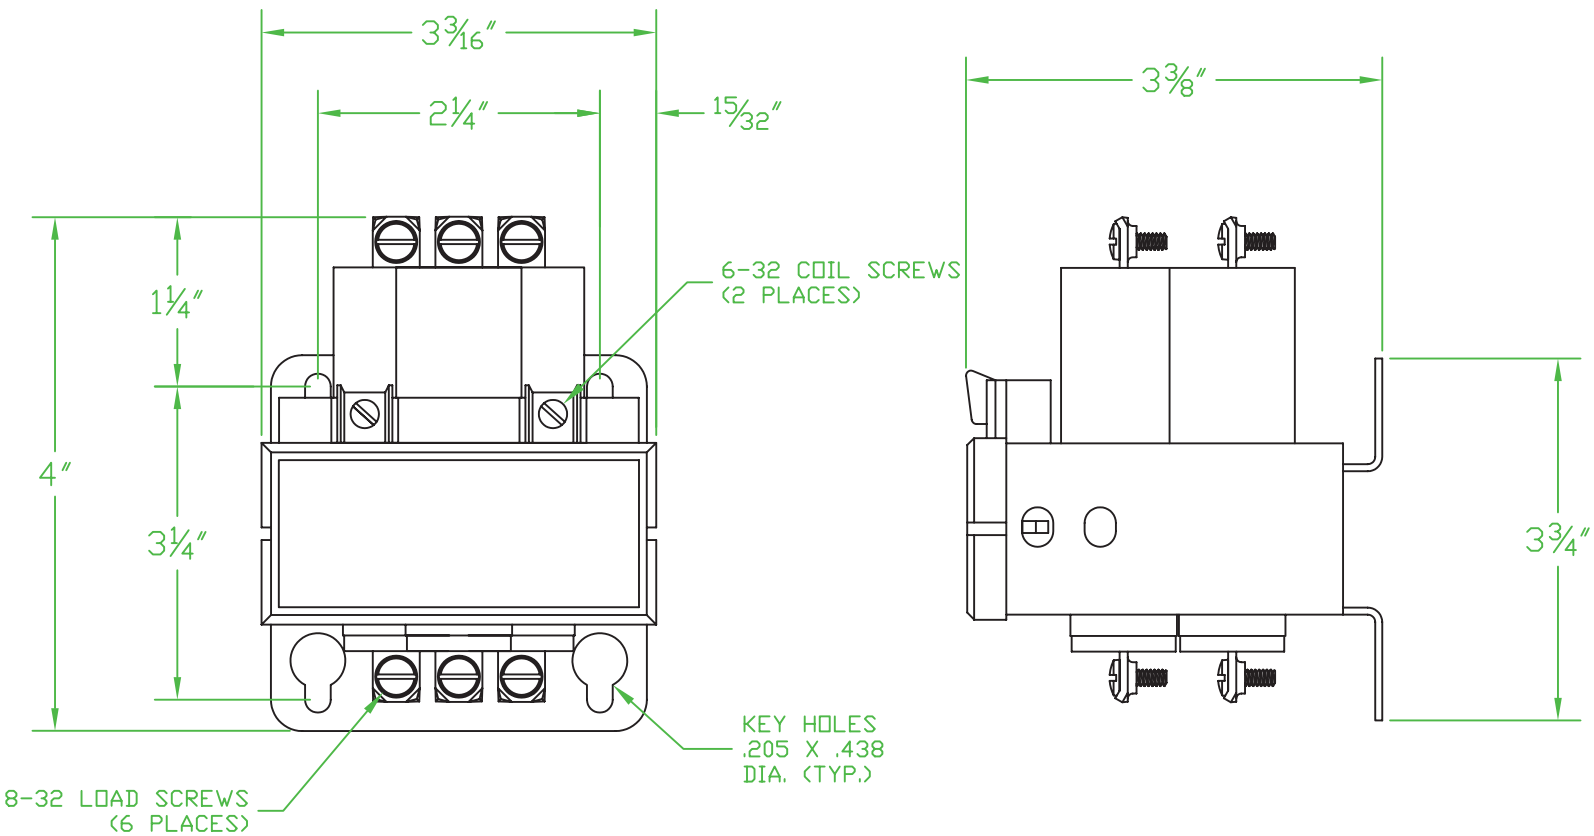

MERCURY DISPLACEMENT INDUSTRIES, INC.

Post Office Box 710 - U.S. 12 East - Edwardsburg, Michigan 49112-0710

Phone (269) 663-8574 - Fax (269) 663-2924

(800) 634-4077

3 POLE 30 AMP NORMALLY OPEN

Contactors - Relays - Switches