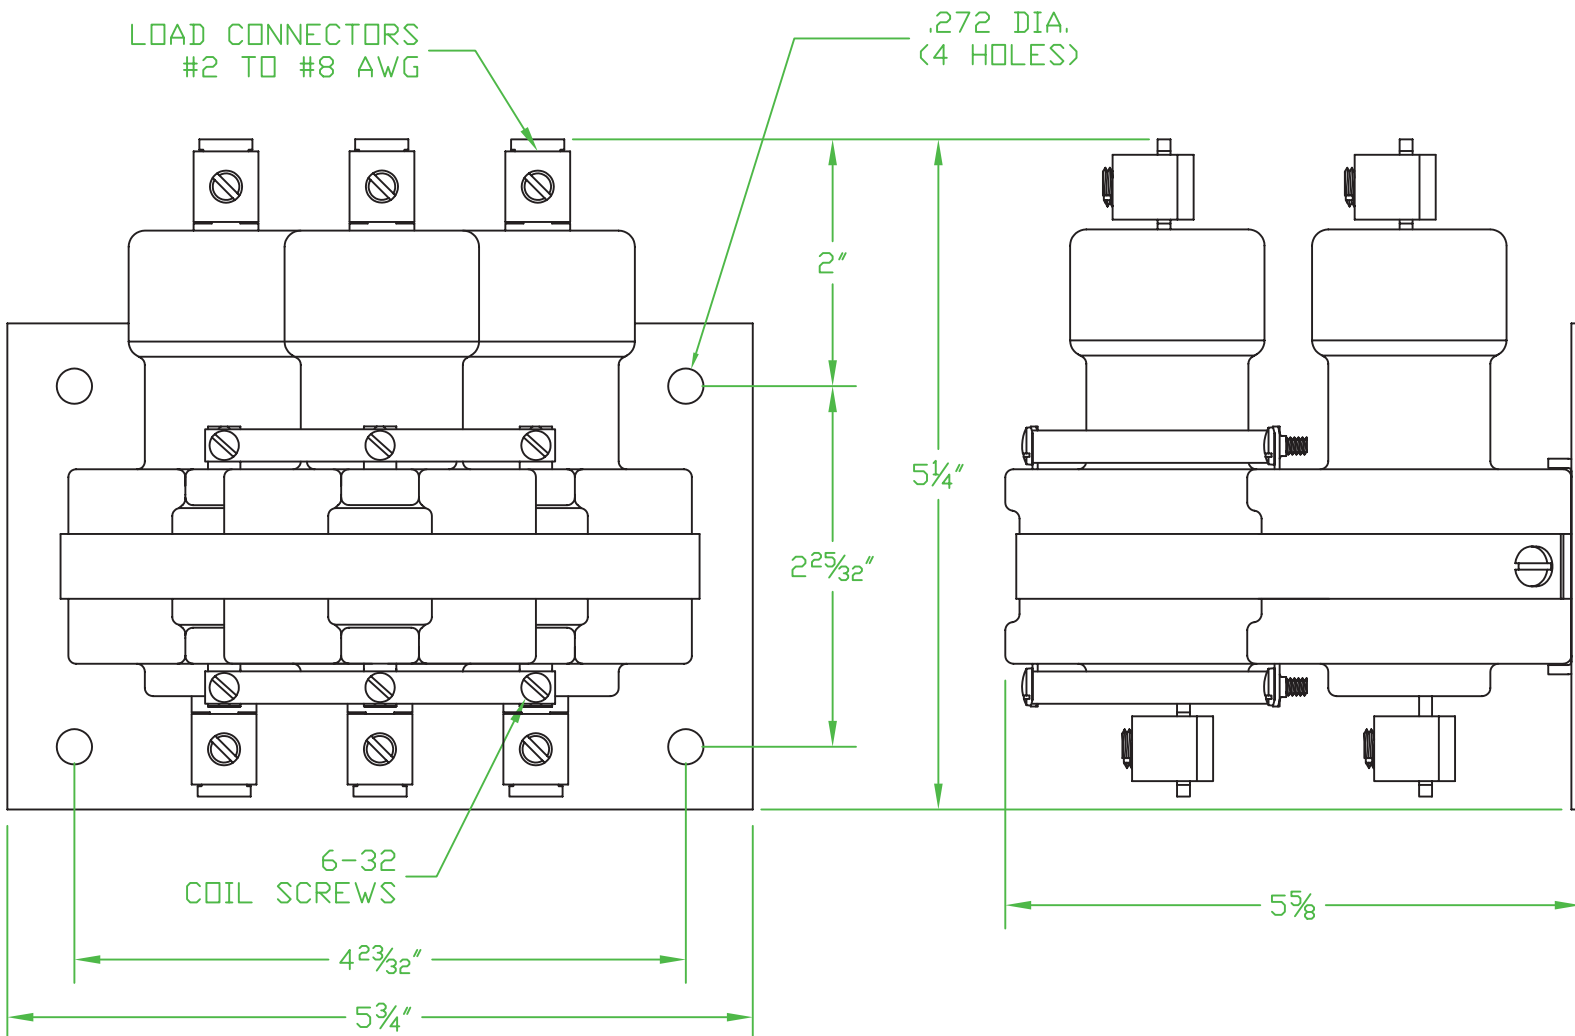

MERCURY DISPLACEMENT INDUSTRIES, INC.

Post Office Box 710 - U.S. 12 East - Edwardsburg, Michigan 49112-0710

Phone (269) 663-8574 - Fax (269) 663-2924

(800) 634-4077

3 POLE 100 AMP NORMALLY OPEN

Contactors - Relays - Switches