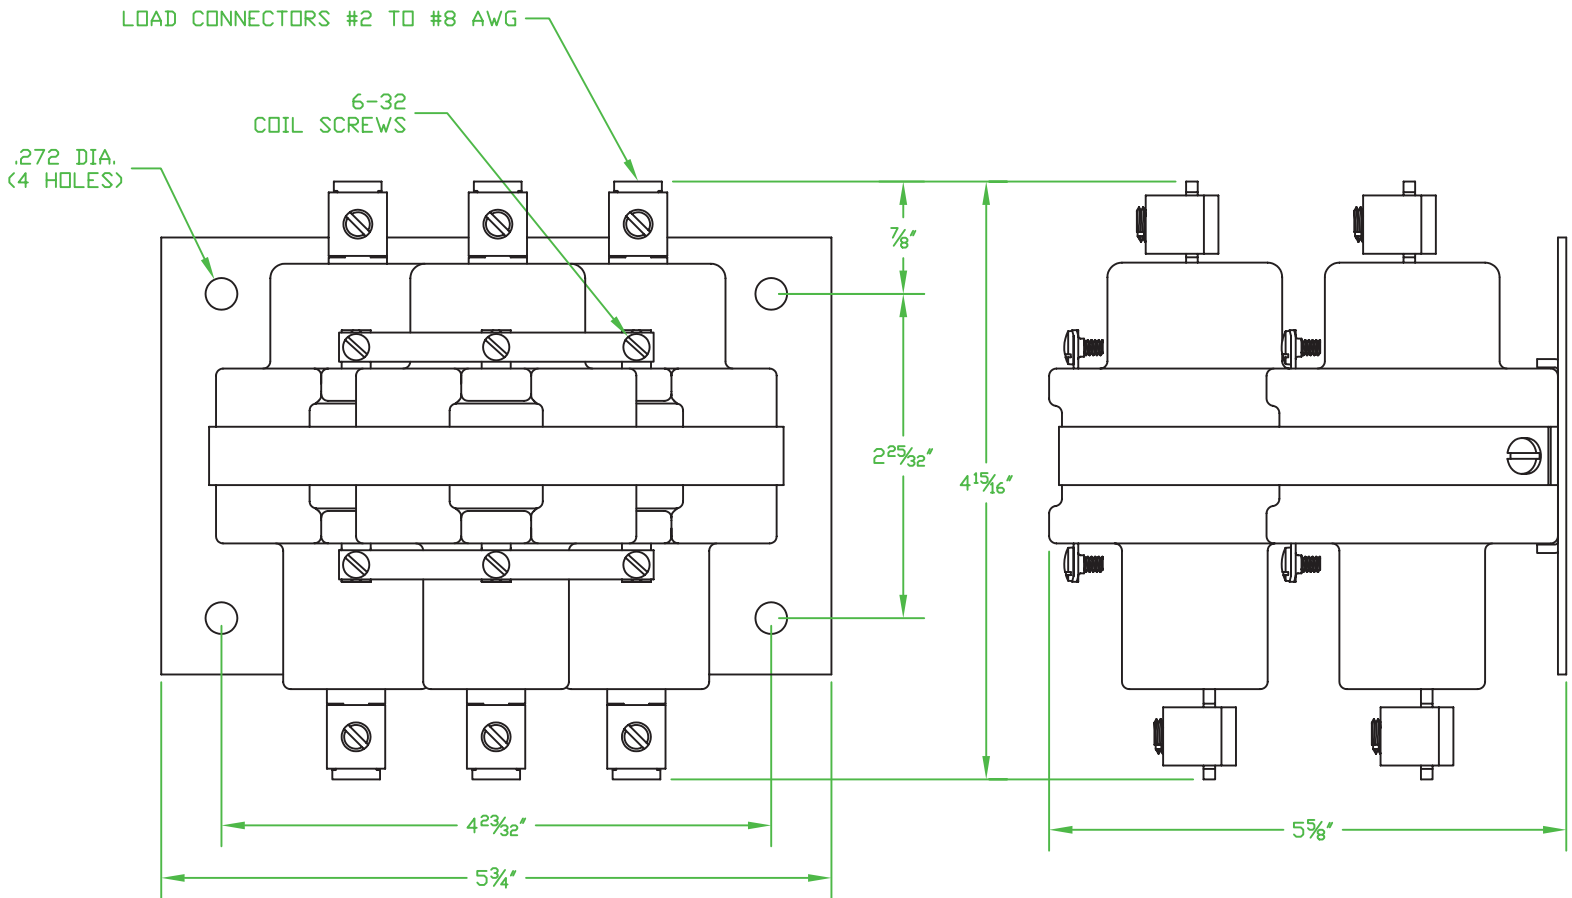

MERCURY DISPLACEMENT INDUSTRIES, INC.

Post Office Box 710 - U.S. 12 East - Edwardsburg, Michigan 49112-0710

Phone (269) 663-8574 - Fax (269) 663-2924

(800) 634-4077

3 POLE 100 AMP NORMALLY CLOSED

Contactors - Relays - Switches