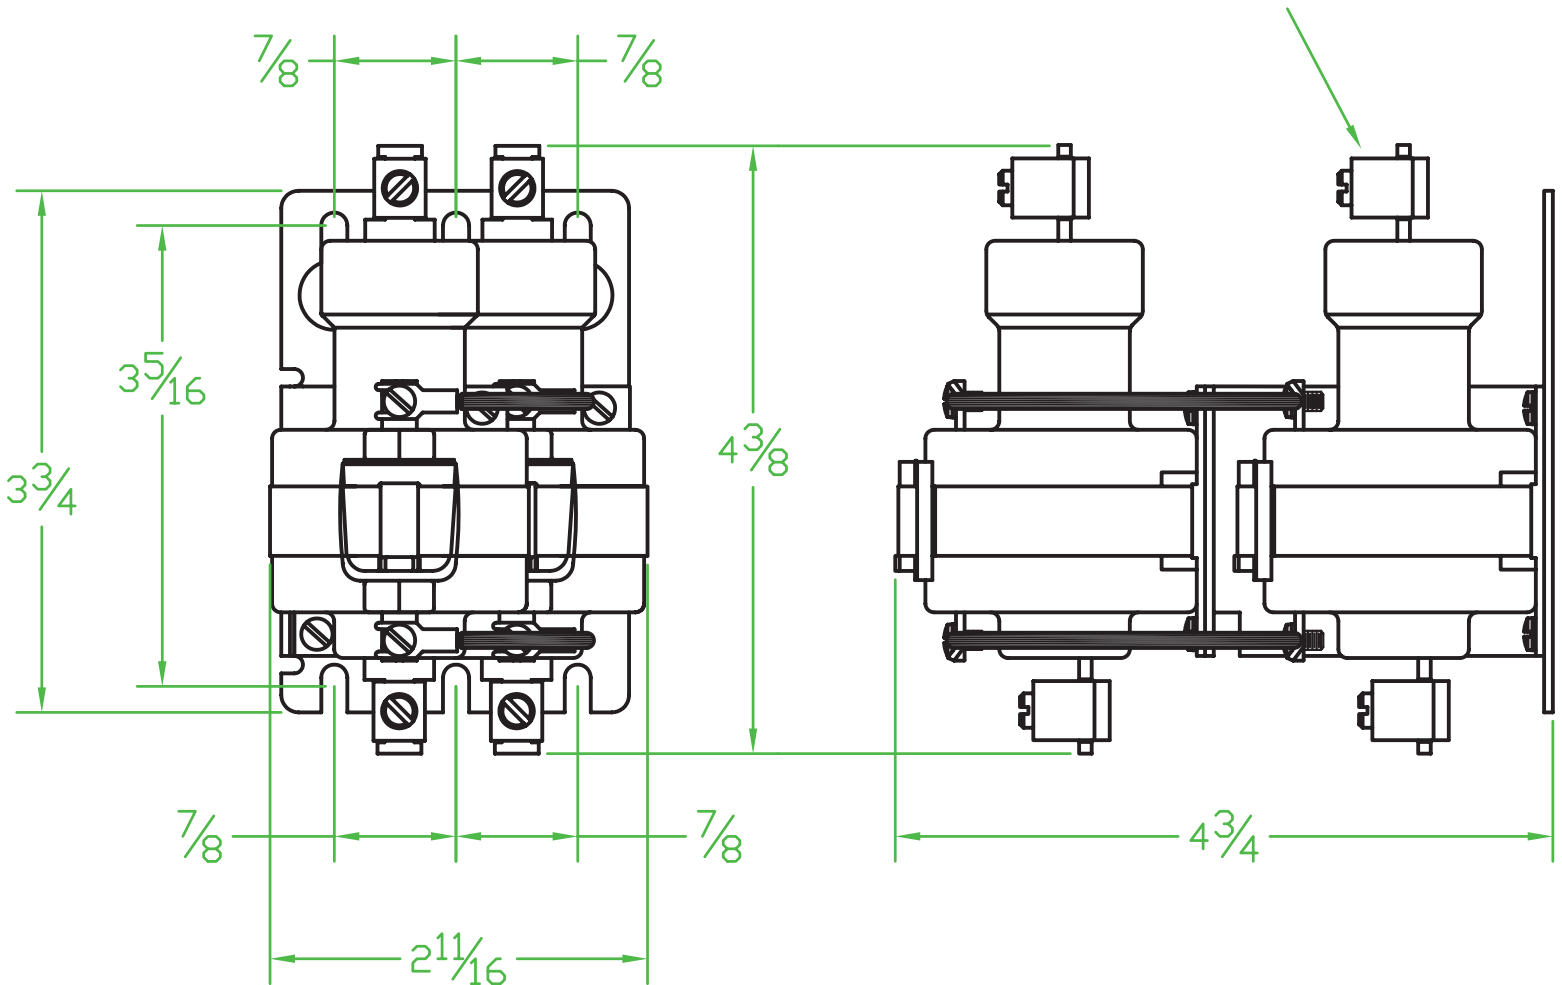

MERCURY DISPLACEMENT INDUSTRIES, INC.

Post Office Box 710 - U.S. 12 East - Edwardsburg, Michigan 49112-0710

Phone (269) 663-8574 - Fax (269) 663-2924

(800) 634-4077

2 POLE 35/60 AMP “NRM” MOUNT SERIES NORMALLY OPEN

LOAD CONNECTORS: #4 TO #14 AWG FOR 35 AMP
OR #2 TO #8 AWG FOR 60 AMP

Contactors - Relays - Switches

<http://www.mdius.com>