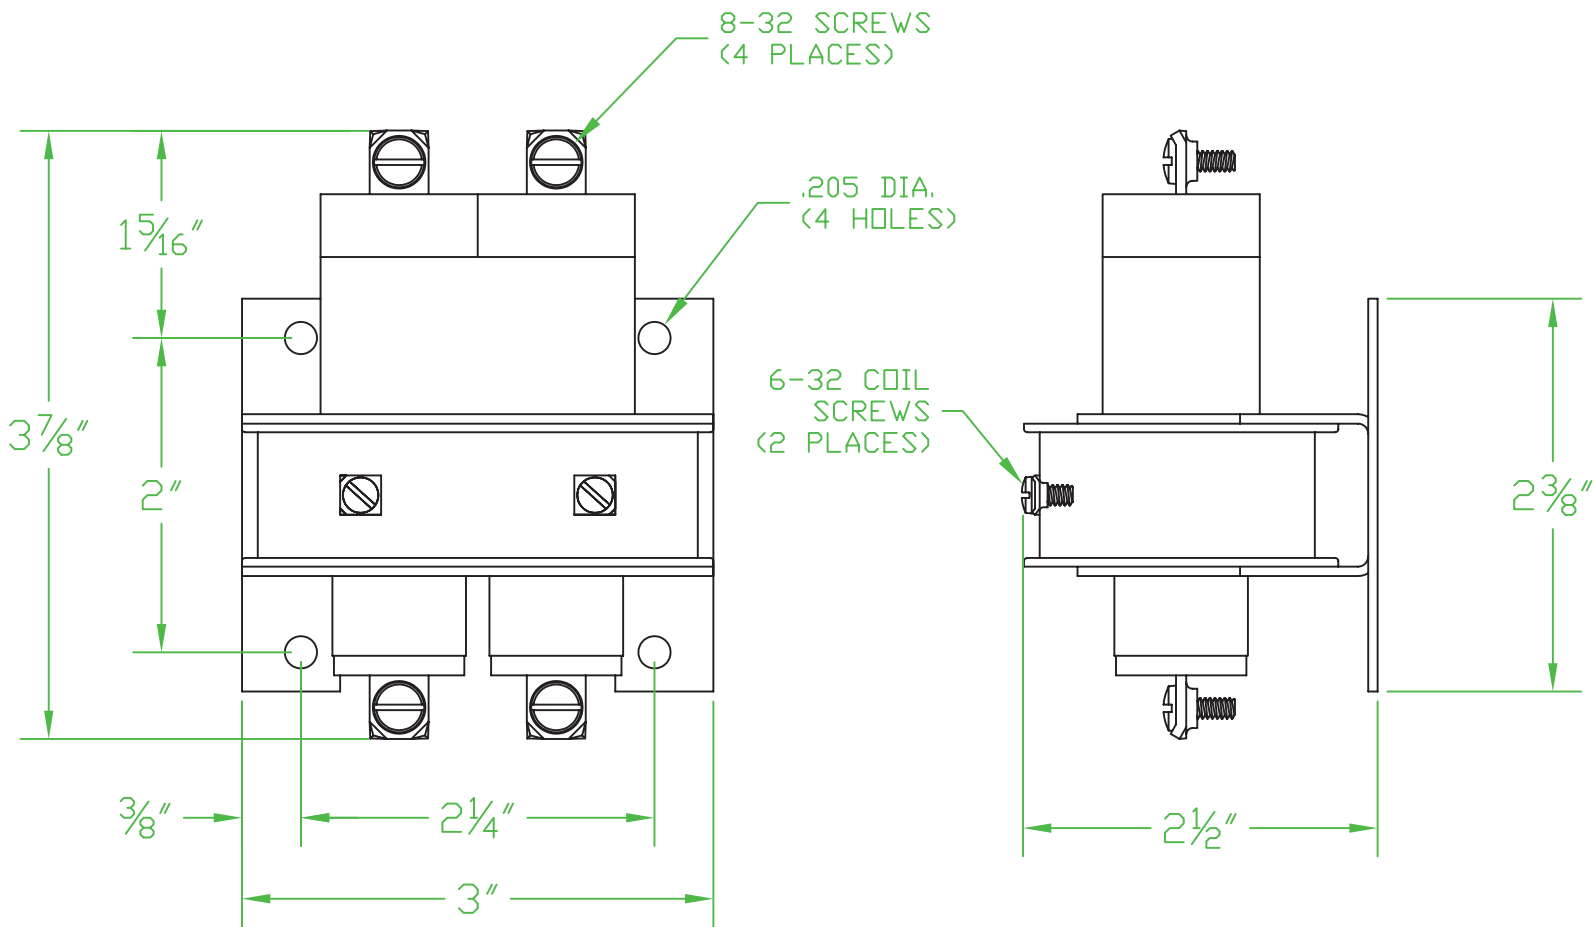

MERCURY DISPLACEMENT INDUSTRIES, INC.

Post Office Box 710 - U.S. 12 East - Edwardsburg, Michigan 49112-0710

Phone (269) 663-8574 - Fax (269) 663-2924

(800) 634-4077

2 POLE 30 AMP NORMALLY OPEN

Contactors - Relays - Switches