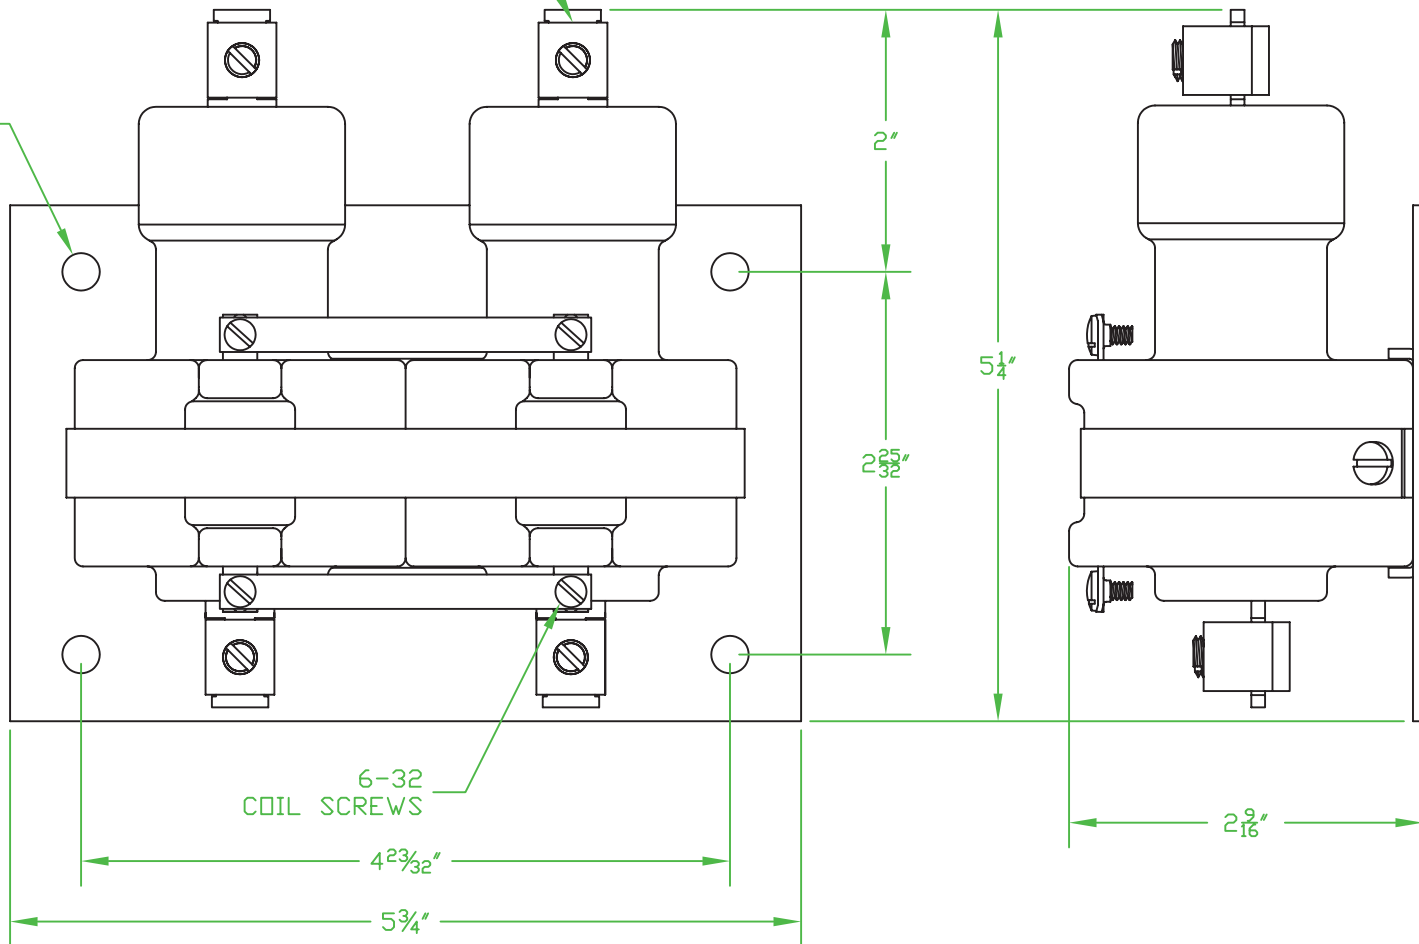

## 2 POLE 100 AMP NORMALLY OPEN

LOAD CONNECTORS #2 TO #8 AWG

.272 DIA.  
(4 HOLES)

Contactors - Relays - Switches

<http://www.mdius.com>