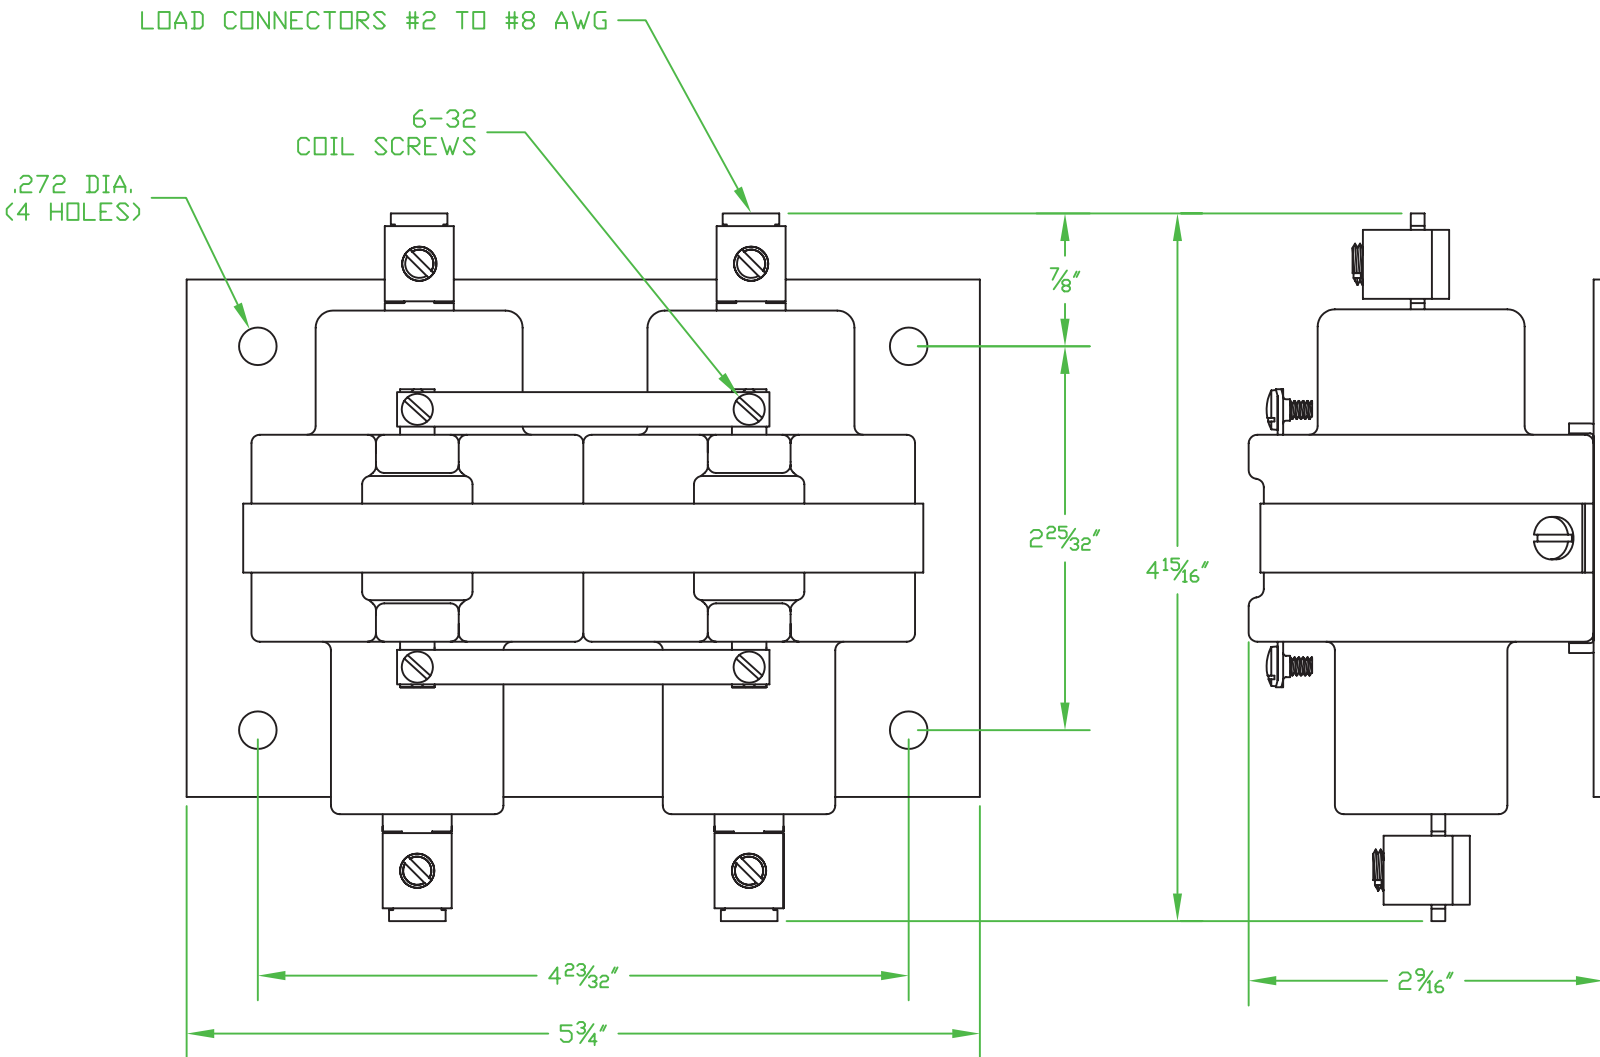

# 2 POLE 100 AMP NORMALLY CLOSED

Contactors - Relays - Switches

<http://www.mdious.com>